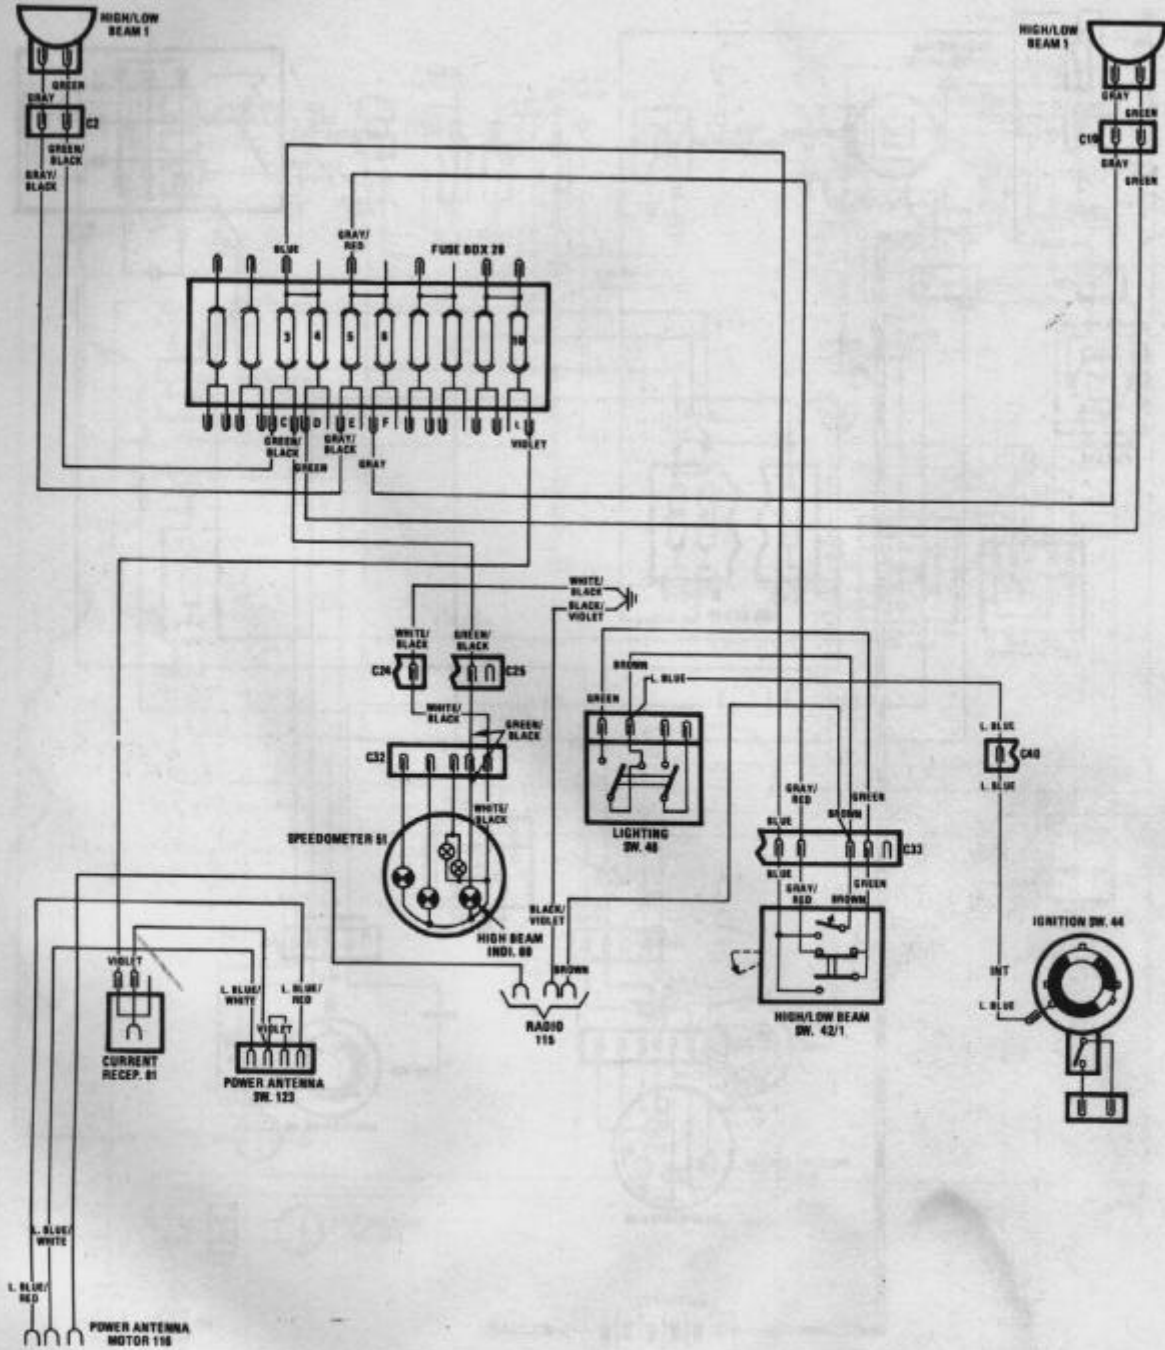

1978 124 SPIDER Relay Location

CHART NO.	COMPONENT NO.	DESCRIPTION
1	189	Seat belt warning delay switch
2	128/1	Fasten belts relay
3	128/2	Ignition mode relay
4	15	Horn relay
5	128/5	Diverter valve by-pass relay (Calif. only)
6	31	Windshield wiper intermittent switch
7	32	Hazard warning flasher
8	30	Turn signal flasher

1978 124 SPIDER

Ignition, Idle Flow Shut-off, Diverter Valve By-pass, Fast Idle Circuits

1978 124 SPIDER

Starting, Alternator, Engine Cooling Fan, and Power Distribution Circuits

1978 124 SPIDER

High and Low Beams and Radio Circuits

1978 124 SPIDER

Parking, License Plate, Side Marker Lights, Back-up and Stoplights,
Interior and Courtesy Lights, and Horn Circuit

6

1978 124 SPIDER Hazard and Turn Signal Circuits

1978 124 SPIDER

Instruments, Indicators, Seat Belt and Remove Key Warning, and Cigarette Lighter

1978 124 SPIDER Windshield Washer/Wiper and Heater Circuits