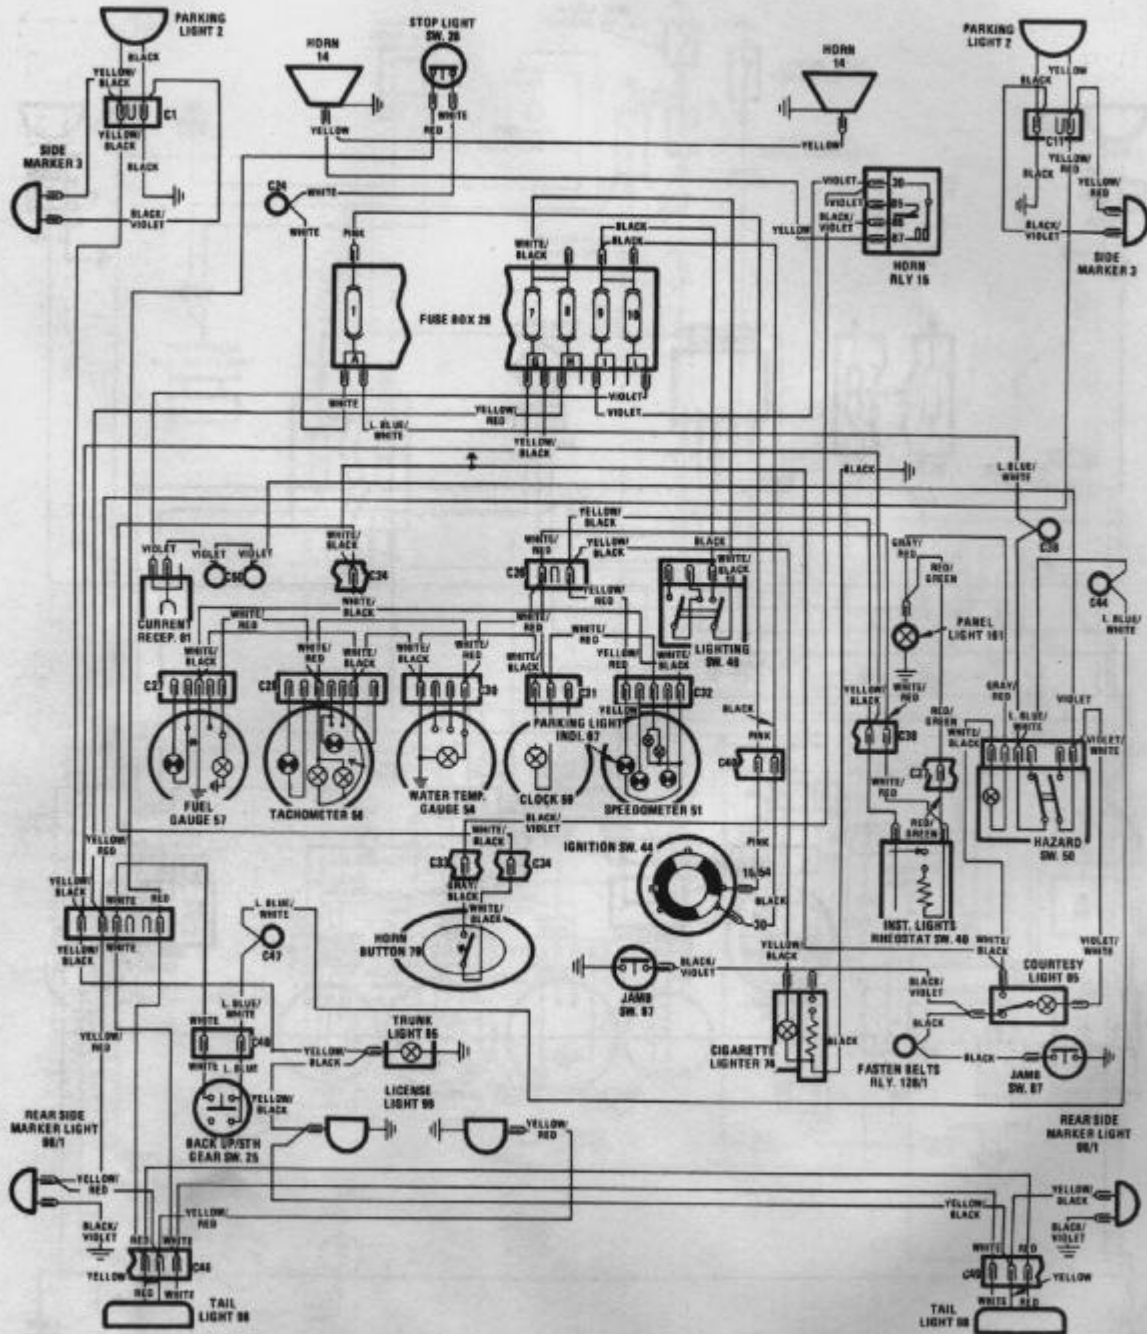

1978 124 SPIDER Relay Location

CHART NO.	COMPONENT NO.	DESCRIPTION
1	189	Seat belt warning delay switch
2	128/1	Fasten belts relay
3	128/2	Ignition mode relay
4	15	Horn relay
5	128/5	Diverter valve by-pass relay (Calif. only)
6	31	Windshield wiper intermittent switch
7	32	Hazard warning flasher
8	30	Turn signal flasher

1978 124 SPIDER

Ignition, Idle Flow Shut-off, Diverter Valve By-pass, Fast Idle Circuits

1978 124 SPIDER

Starting, Alternator, Engine Cooling Fan, and Power Distribution Circuits

1978 124 SPIDER

High and Low Beams and Radio Circuits

1978 124 SPIDER

Parking, License Plate, Side Marker Lights, Back-up and Stoplights,
Interior and Courtesy Lights, and Horn Circuit

6

1978 124 SPIDER Hazard and Turn Signal Circuits

1978 124 SPIDER

Instruments, Indicators, Seat Belt and Remove Key Warning, and Cigarette Lighter

1978 124 SPIDER Windshield Washer/Wiper and Heater Circuits