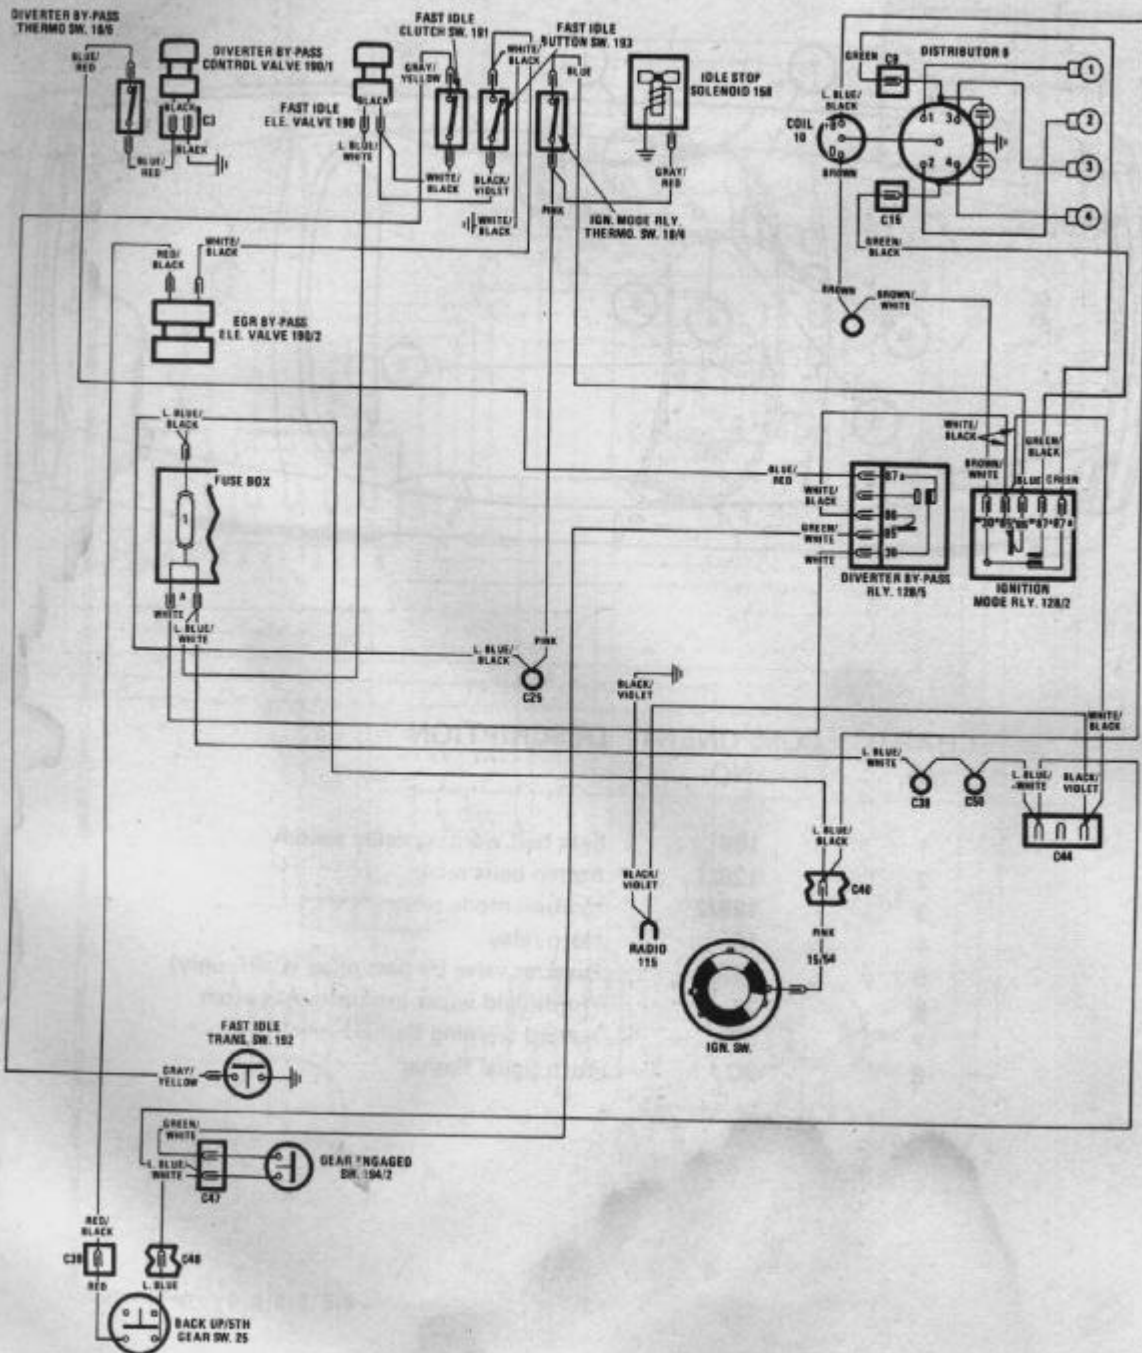

1978 124 SPIDER Relay Location

CHART NO.	COMPONENT NO.	DESCRIPTION
1	189	Seat belt warning delay switch
2	128/1	Fasten belts relay
3	128/2	Ignition mode relay
4	15	Horn relay
5	128/5	Diverter valve by-pass relay (Calif. only)
6	31	Windshield wiper intermittent switch
7	32	Hazard warning flasher
8	30	Turn signal flasher

1978 124 SPIDER

Ignition, Idle Flow Shut-off, Diverter Valve By-pass, Fast Idle Circuits

1978 124 SPIDER

Starting, Alternator, Engine Cooling Fan, and Power Distribution Circuits

1978 124 SPIDER

High and Low Beams and Radio Circuits

1978 124 SPIDER

Parking, License Plate, Side Marker Lights, Back-up and Stoplights,
Interior and Courtesy Lights, and Horn Circuit

6

1978 124 SPIDER Hazard and Turn Signal Circuits

1978 124 SPIDER

Instruments, Indicators, Seat Belt and Remove Key Warning, and Cigarette Lighter

1978 124 SPIDER Windshield Washer/Wiper and Heater Circuits