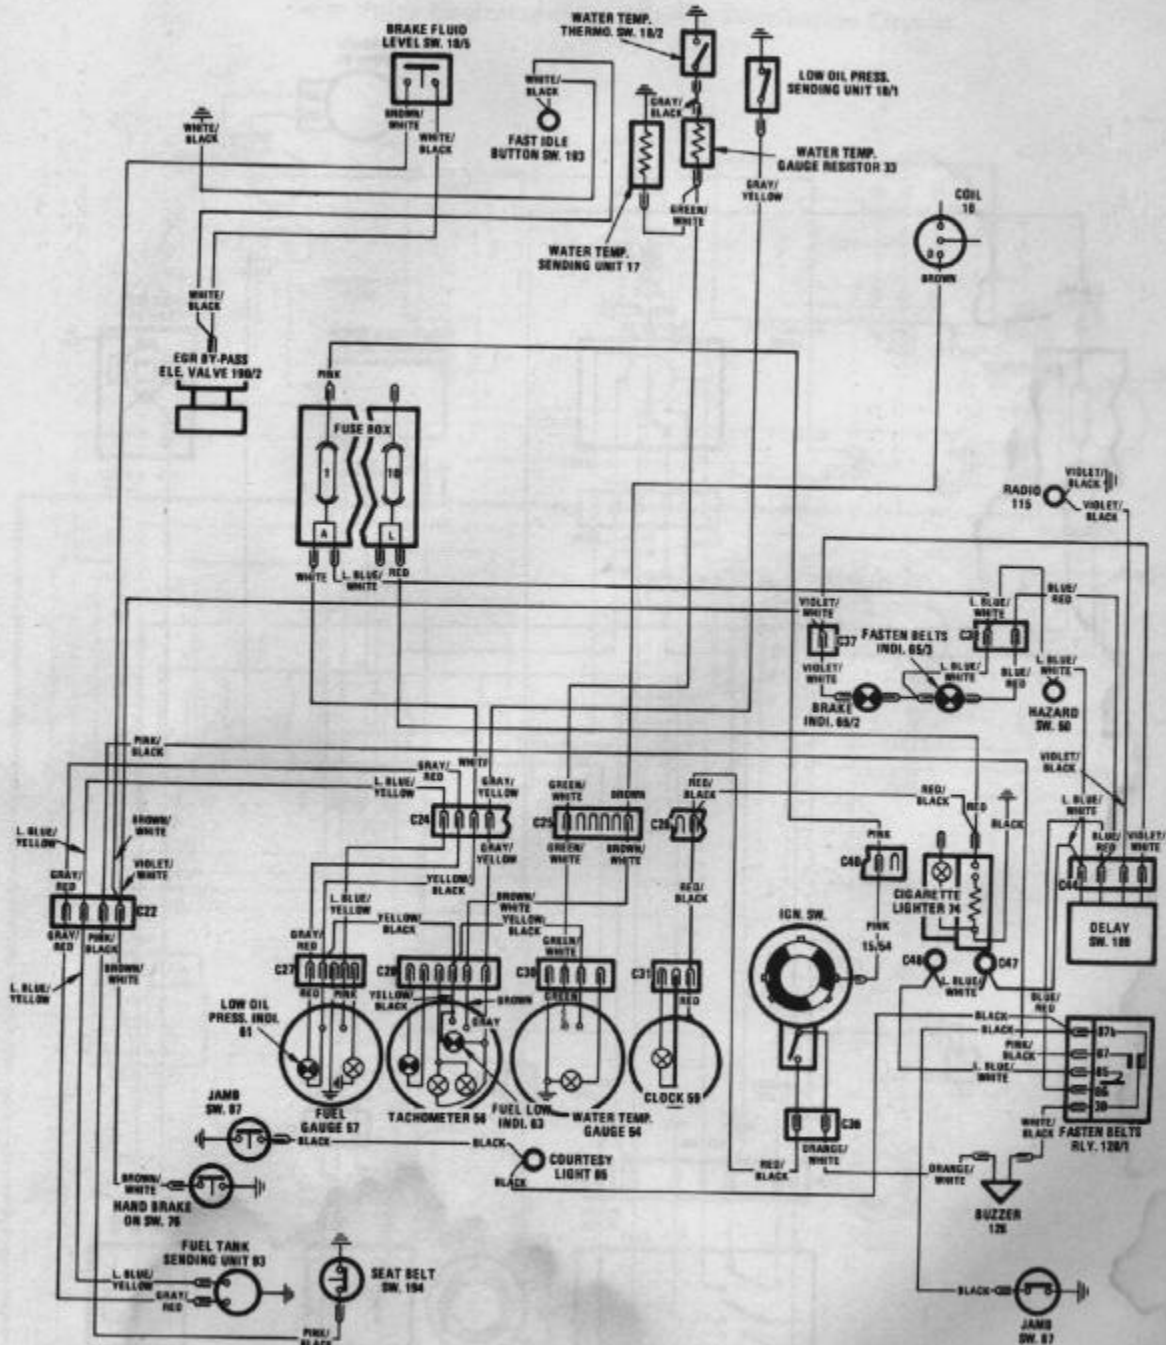

1978 124 SPIDER Relay Location

CHART NO.	COMPONENT NO.	DESCRIPTION
1	189	Seat belt warning delay switch
2	128/1	Fasten belts relay
3	128/2	Ignition mode relay
4	15	Horn relay
5	128/5	Diverter valve by-pass relay (Calif. only)
6	31	Windshield wiper intermittent switch
7	32	Hazard warning flasher
8	30	Turn signal flasher

1978 124 SPIDER

Ignition, Idle Flow Shut-off, Diverter Valve By-pass, Fast Idle Circuits

1978 124 SPIDER

Starting, Alternator, Engine Cooling Fan, and Power Distribution Circuits

1978 124 SPIDER

High and Low Beams and Radio Circuits

1978 124 SPIDER

Parking, License Plate, Side Marker Lights, Back-up and Stoplights,
Interior and Courtesy Lights, and Horn Circuit

6

1978 124 SPIDER Hazard and Turn Signal Circuits

1978 124 SPIDER

Instruments, Indicators, Seat Belt and Remove Key Warning, and Cigarette Lighter

1978 124 SPIDER Windshield Washer/Wiper and Heater Circuits