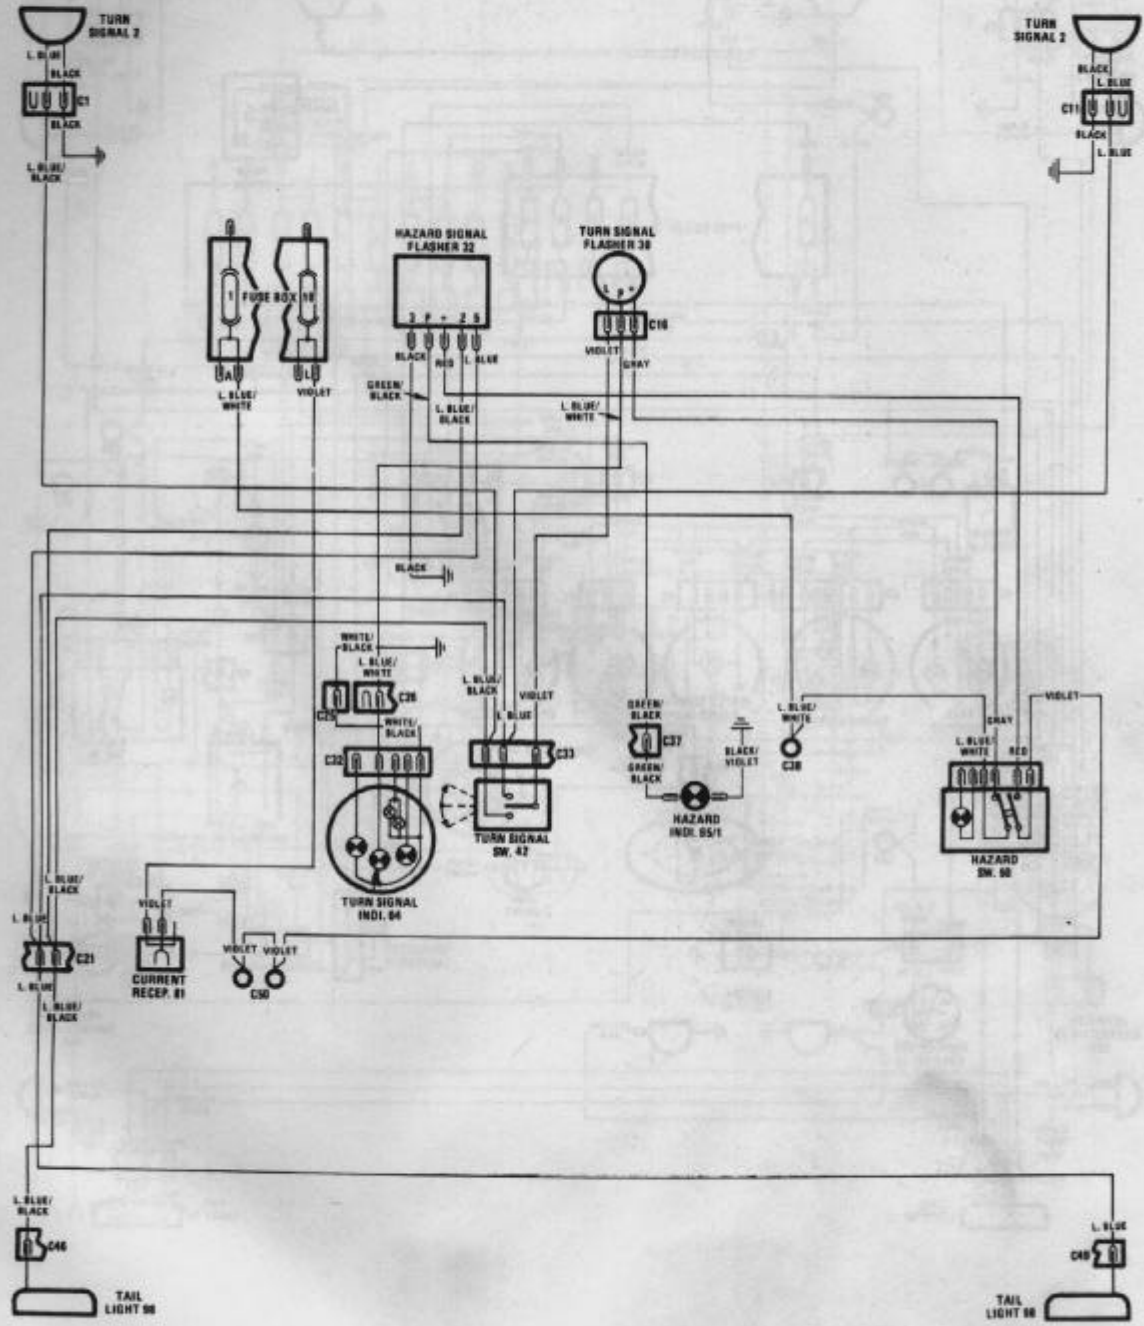

1978 124 SPIDER Relay Location

CHART NO.	COMPONENT NO.	DESCRIPTION
1	189	Seat belt warning delay switch
2	128/1	Fasten belts relay
3	128/2	Ignition mode relay
4	15	Horn relay
5	128/5	Diverter valve by-pass relay (Calif. only)
6	31	Windshield wiper intermittent switch
7	32	Hazard warning flasher
8	30	Turn signal flasher

1978 124 SPIDER

Ignition, Idle Flow Shut-off, Diverter Valve By-pass, Fast Idle Circuits

1978 124 SPIDER

Starting, Alternator, Engine Cooling Fan, and Power Distribution Circuits

1978 124 SPIDER

High and Low Beams and Radio Circuits

1978 124 SPIDER

Parking, License Plate, Side Marker Lights, Back-up and Stoplights,
Interior and Courtesy Lights, and Horn Circuit

6

1978 124 SPIDER Hazard and Turn Signal Circuits

1978 124 SPIDER

Instruments, Indicators, Seat Belt and Remove Key Warning, and Cigarette Lighter

1978 124 SPIDER Windshield Washer/Wiper and Heater Circuits