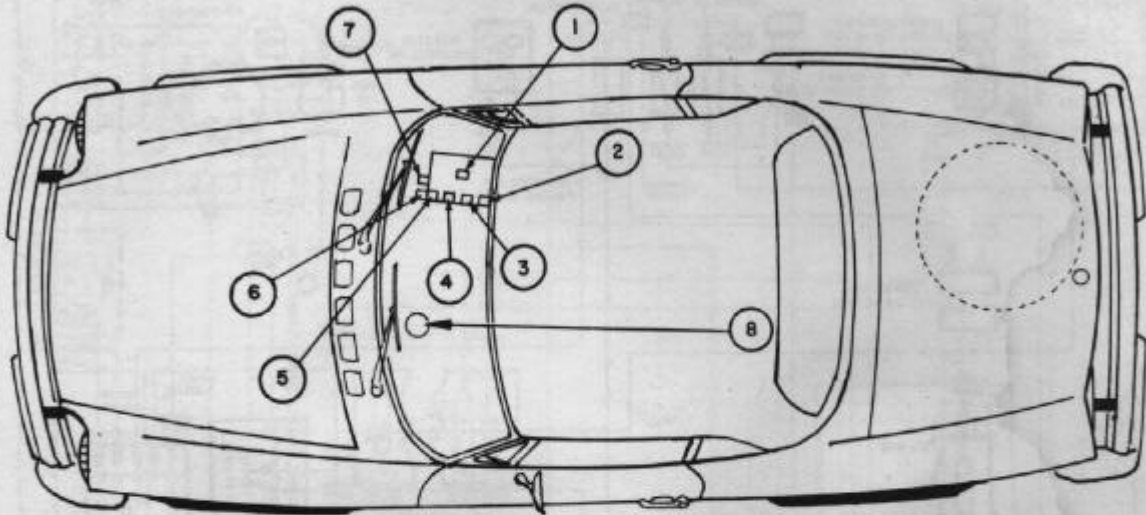

1978 124 SPIDER Relay Location

CHART NO.	COMPONENT NO.	DESCRIPTION
1	189	Seat belt warning delay switch
2	128/1	Fasten belts relay
3	128/2	Ignition mode relay
4	15	Horn relay
5	128/5	Diverter valve by-pass relay (Calif. only)
6	31	Windshield wiper intermittent switch
7	32	Hazard warning flasher
8	30	Turn signal flasher