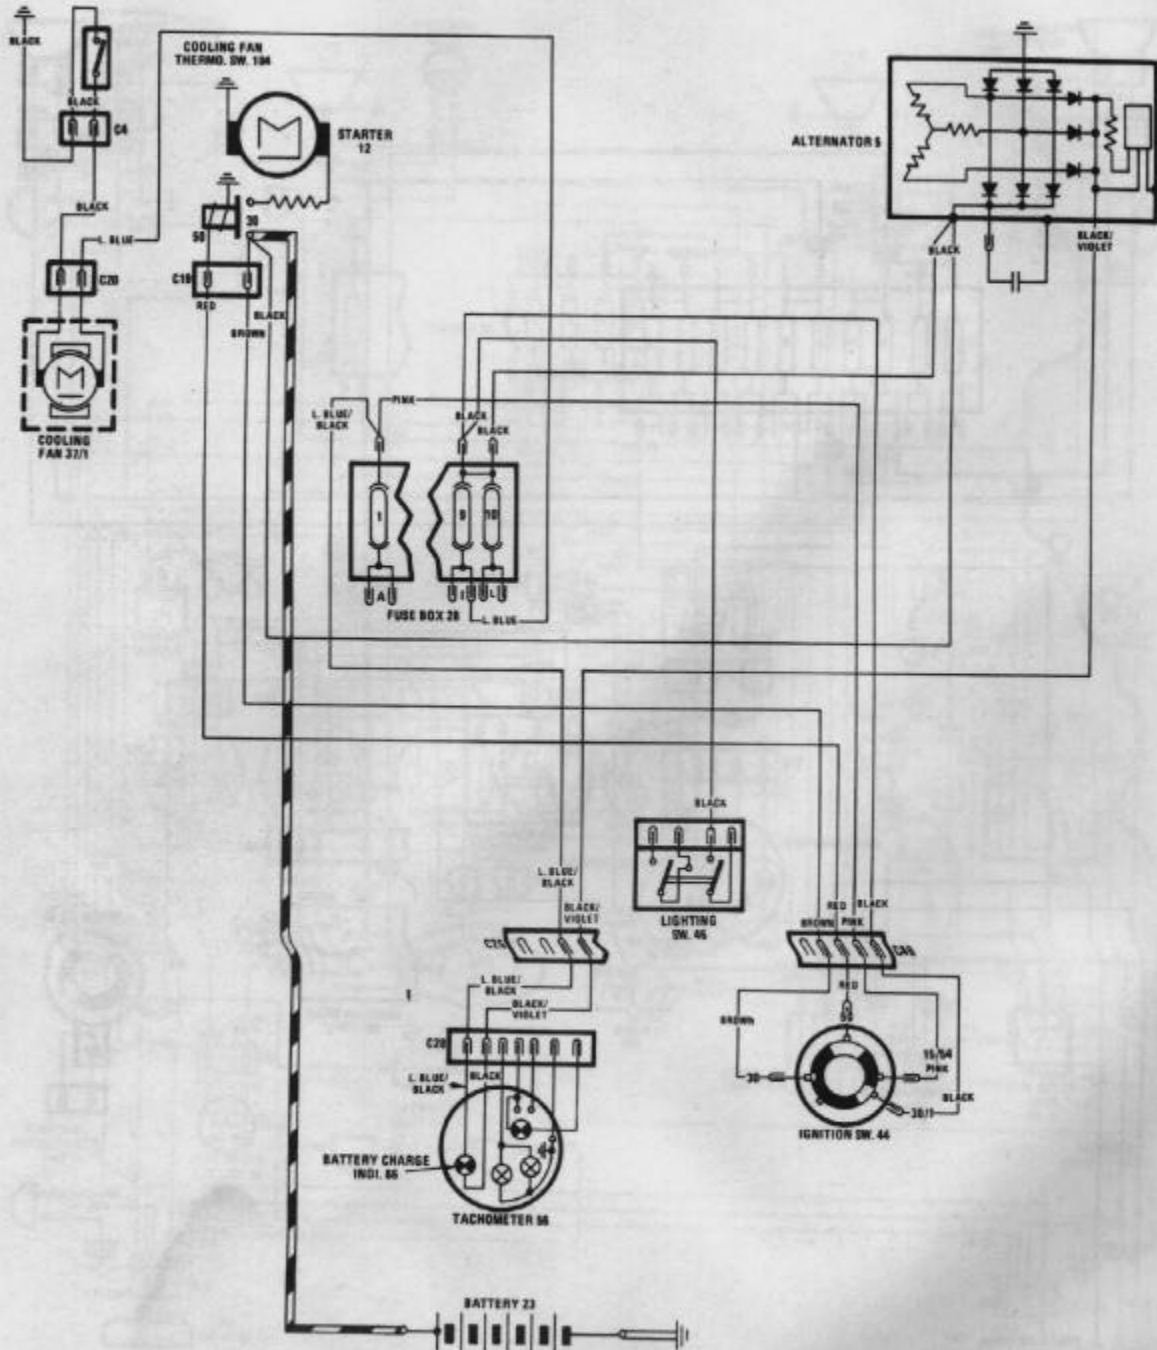

1978 124 SPIDER Relay Location

CHART NO.	COMPONENT NO.	DESCRIPTION
1	189	Seat belt warning delay switch
2	128/1	Fasten belts relay
3	128/2	Ignition mode relay
4	15	Horn relay
5	128/5	Diverter valve by-pass relay (Calif. only)
6	31	Windshield wiper intermittent switch
7	32	Hazard warning flasher
8	30	Turn signal flasher

1978 124 SPIDER

Ignition, Idle Flow Shut-off, Diverter Valve By-pass, Fast Idle Circuits

1978 124 SPIDER

Starting, Alternator, Engine Cooling Fan, and Power Distribution Circuits

1978 124 SPIDER

High and Low Beams and Radio Circuits

1978 124 SPIDER

Parking, License Plate, Side Marker Lights, Back-up and Stoplights,
Interior and Courtesy Lights, and Horn Circuit

6

1978 124 SPIDER Hazard and Turn Signal Circuits

1978 124 SPIDER

Instruments, Indicators, Seat Belt and Remove Key Warning, and Cigarette Lighter

1978 124 SPIDER Windshield Washer/Wiper and Heater Circuits