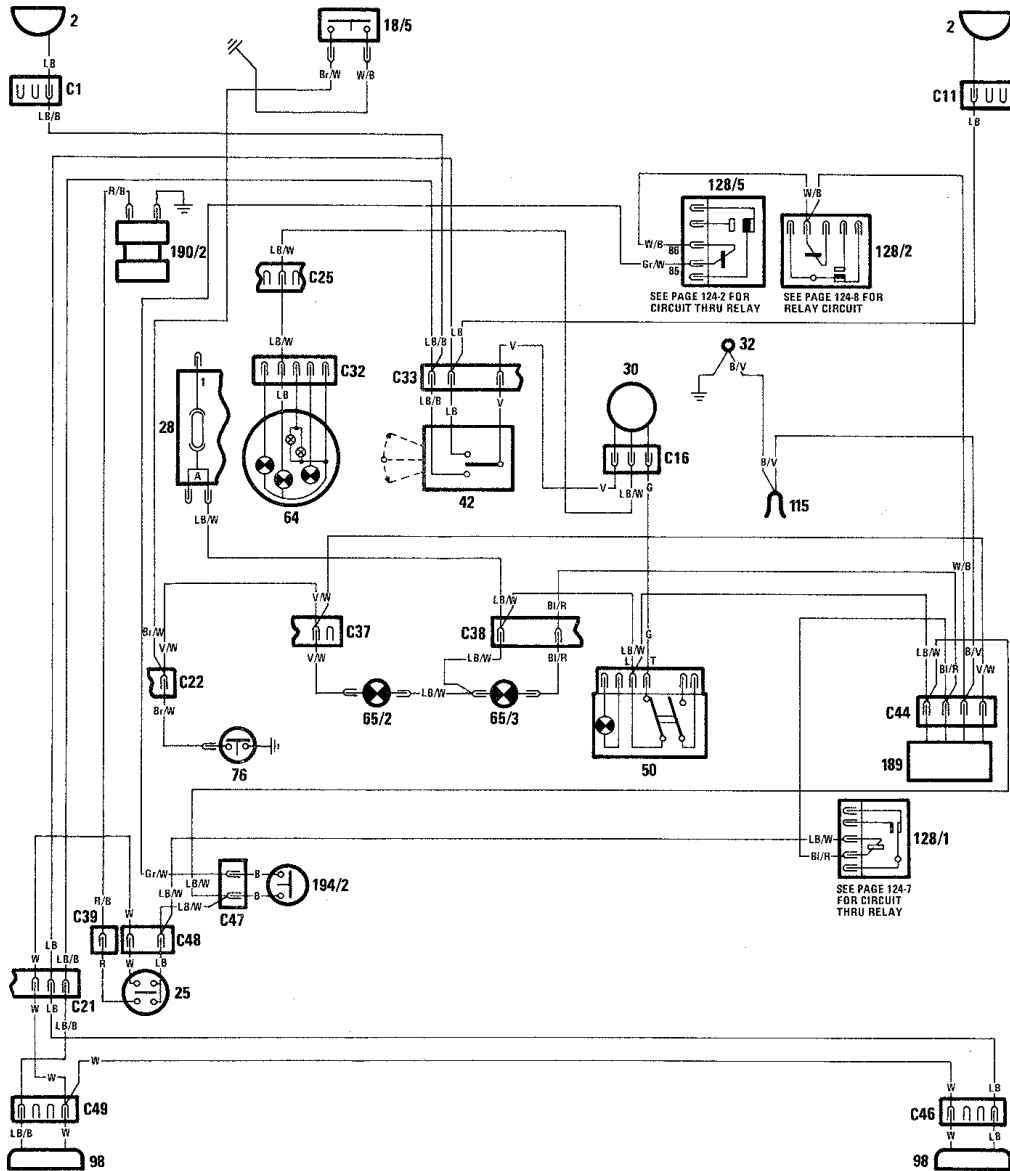

1977 deckblatt.tif (1624x2136x2 tiff)
(c) FIAT 124 Spider Club e.V. (germany)

124 SPIDER – 1977

Wiring Diagrams

FIAT MOTORS OF NORTH AMERICA, INC.

124 SPIDER – 1977

Table of Contents

	PAGE	
Relay location chart	124-1	
FUSE	CIRCUITS	
A	Fast idle circuit, diverter valve by-pass circuit, fuel, oil, and water gauges and indicators, tachometer, and stop lights	124-2
A	Turn signals, back-up lights, fasten belts indicator and relay, E.G.R. by-pass circuit and handbrake ON and brake fluid level warning circuit	124-3
B	Windshield washer/wiper and heater fan	124-4
C		
D		
E	Headlights, high and low	124-5
F		
G		
H	Parking and side marker lights and instrument cluster lights	124-6
I	Engine cooling fan and horns	
L	Hazard warning lights, courtesy light, clock, current receptacle, cigarette lighter, power antenna switch and motor, and remove key and fasten belts buzzer	124-7
Unprotected Circuits	Starting, ignition, alternator, and idle cutoff solenoid	124-8
Component Index, Connector Code, and Wire Color Code		124-9

124 SPIDER – 1977

Relay Location Chart

CHART NO.	COMPONENT NO.	DESCRIPTION	PART NO.
1	189	Seat belt warning delay switch	4357723
2	128/1	Fasten belts relay	
3	128/2	Ignition mode relay	4320627
4	128/5	Diverter valve by-pass relay (Calif. only)	4320626-4337068
5	30	Turn signal flasher	4300635
6	31	Winshield wiper intermittent switch	4177176
7	32	Hazard warning flasher	4200679
8	15	Horn relay	4320629-4337067

124 SPIDER – 1977

Fuse A

124 SPIDER – 1977

Fuse A

124 SPIDER – 1977

Fuse B

124 SPIDER – 1977

Fuses C, D, E, F

124 SPIDER – 1977

Fuses G, H

124 SPIDER – 1977

Fuses I, L

124 SPIDER – 1977

Unprotected Circuits

124 SPIDER — 1977
 Component Index, Connector Code, and
 Wire Color Code Charts

WIRE COLOR CODE