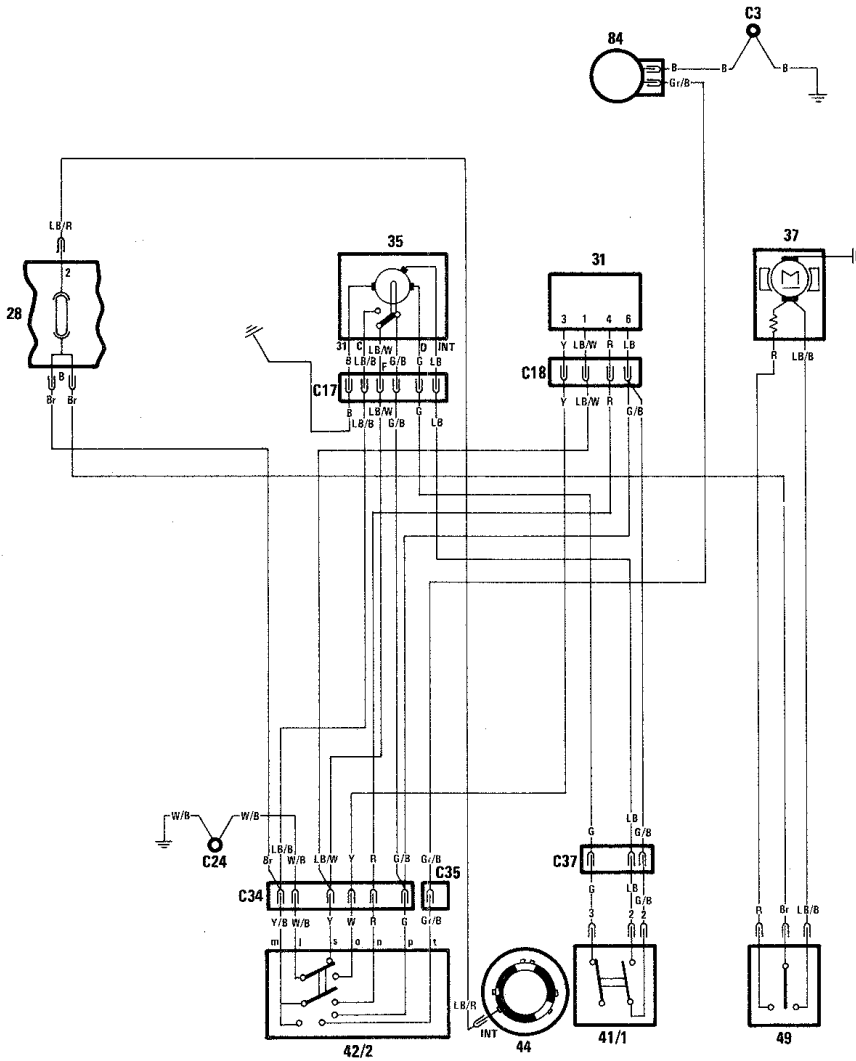

1977 deckblatt.tif (1624x2136x2 tiff)
(c) FIAT 124 Spider Club e.V. (germany)

124 SPIDER – 1977

Wiring Diagrams

FIAT MOTORS OF NORTH AMERICA, INC.

124 SPIDER – 1977

Table of Contents

	PAGE	
Relay location chart	124-1	
FUSE	CIRCUITS	
A	Fast idle circuit, diverter valve by-pass circuit, fuel, oil, and water gauges and indicators, tachometer, and stop lights	124-2
A	Turn signals, back-up lights, fasten belts indicator and relay, E.G.R. by-pass circuit and handbrake ON and brake fluid level warning circuit	124-3
B	Windshield washer/wiper and heater fan	124-4
C		
D		
E	Headlights, high and low	124-5
F		
G		
H	Parking and side marker lights and instrument cluster lights	124-6
I	Engine cooling fan and horns	
L	Hazard warning lights, courtesy light, clock, current receptacle, cigarette lighter, power antenna switch and motor, and remove key and fasten belts buzzer	124-7
Unprotected Circuits	Starting, ignition, alternator, and idle cutoff solenoid	124-8
Component Index, Connector Code, and Wire Color Code		124-9

124 SPIDER – 1977

Relay Location Chart

CHART NO.	COMPONENT NO.	DESCRIPTION	PART NO.
1	189	Seat belt warning delay switch	4357723
2	128/1	Fasten belts relay	
3	128/2	Ignition mode relay	4320627
4	128/5	Diverter valve by-pass relay (Calif. only)	4320626-4337068
5	30	Turn signal flasher	4300635
6	31	Winshield wiper intermittent switch	4177176
7	32	Hazard warning flasher	4200679
8	15	Horn relay	4320629-4337067

124 SPIDER – 1977

Fuse A

124 SPIDER – 1977

Fuse A

124 SPIDER – 1977

Fuse B

124 SPIDER – 1977

Fuses C, D, E, F

124 SPIDER – 1977

Fuses G, H

124 SPIDER – 1977

Fuses I, L

124 SPIDER – 1977

Unprotected Circuits

124 SPIDER — 1977
 Component Index, Connector Code, and
 Wire Color Code Charts

WIRE COLOR CODE