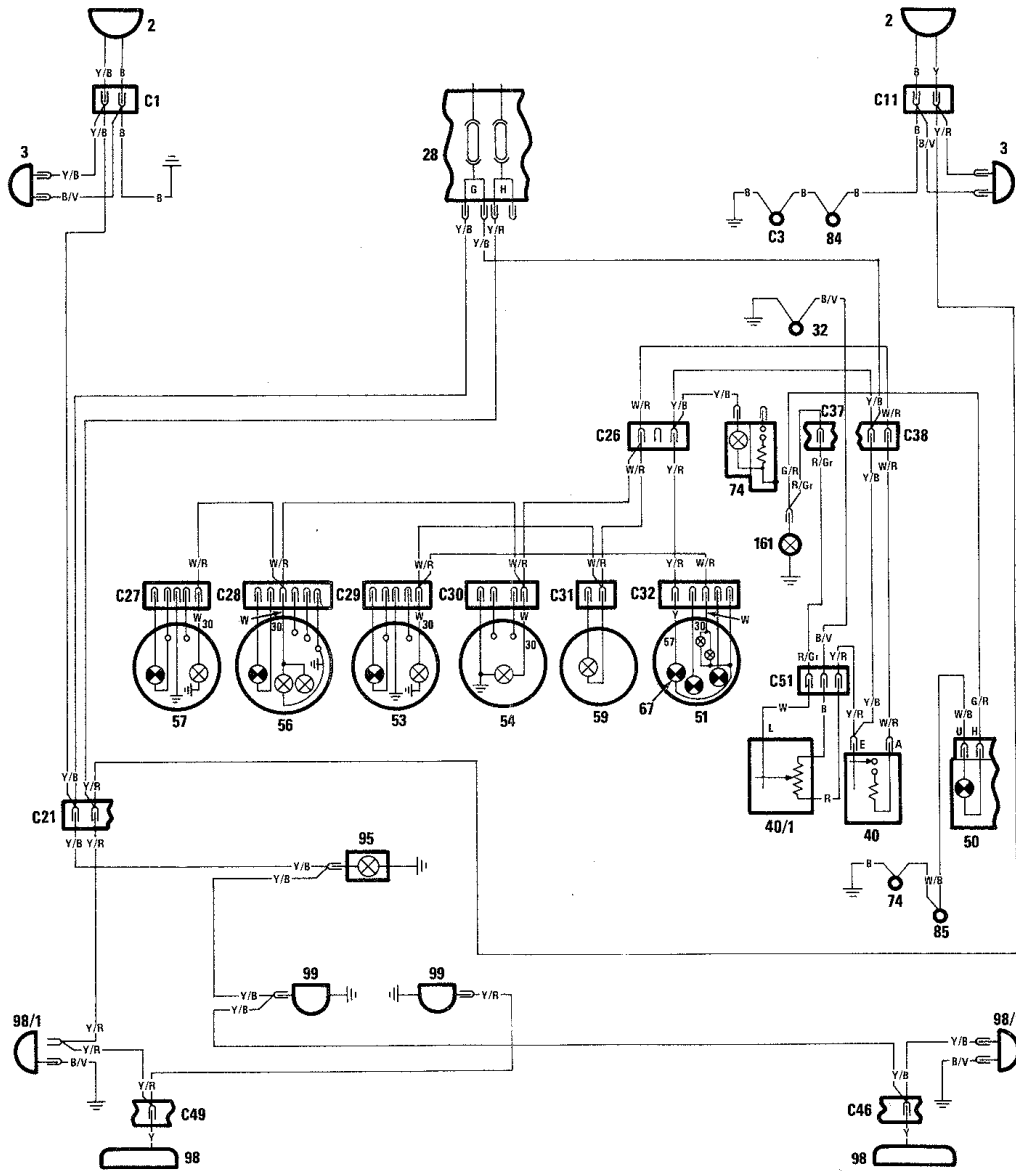

1977 deckblatt.tif (1624x2136x2 tiff)
(c) FIAT 124 Spider Club e.V. (germany)

124 SPIDER – 1977

Wiring Diagrams

FIAT MOTORS OF NORTH AMERICA, INC.

124 SPIDER – 1977

Table of Contents

	PAGE	
Relay location chart	124-1	
FUSE	CIRCUITS	
A	Fast idle circuit, diverter valve by-pass circuit, fuel, oil, and water gauges and indicators, tachometer, and stop lights	124-2
A	Turn signals, back-up lights, fasten belts indicator and relay, E.G.R. by-pass circuit and handbrake ON and brake fluid level warning circuit	124-3
B	Windshield washer/wiper and heater fan	124-4
C		
D		
E	Headlights, high and low	124-5
F		
G		
H	Parking and side marker lights and instrument cluster lights	124-6
I	Engine cooling fan and horns	
L	Hazard warning lights, courtesy light, clock, current receptacle, cigarette lighter, power antenna switch and motor, and remove key and fasten belts buzzer	124-7
Unprotected Circuits	Starting, ignition, alternator, and idle cutoff solenoid	124-8
Component Index, Connector Code, and Wire Color Code		124-9

124 SPIDER – 1977

Relay Location Chart

CHART NO.	COMPONENT NO.	DESCRIPTION	PART NO.
1	189	Seat belt warning delay switch	4357723
2	128/1	Fasten belts relay	
3	128/2	Ignition mode relay	4320627
4	128/5	Diverter valve by-pass relay (Calif. only)	4320626-4337068
5	30	Turn signal flasher	4300635
6	31	Winshield wiper intermittent switch	4177176
7	32	Hazard warning flasher	4200679
8	15	Horn relay	4320629-4337067

124 SPIDER – 1977

Fuse A

124 SPIDER – 1977

Fuse A

124 SPIDER – 1977

Fuse B

124 SPIDER – 1977

Fuses C, D, E, F

124 SPIDER – 1977

Fuses G, H

124 SPIDER – 1977

Fuses I, L

124 SPIDER – 1977

Unprotected Circuits

124 SPIDER — 1977
 Component Index, Connector Code, and
 Wire Color Code Charts

WIRE COLOR CODE