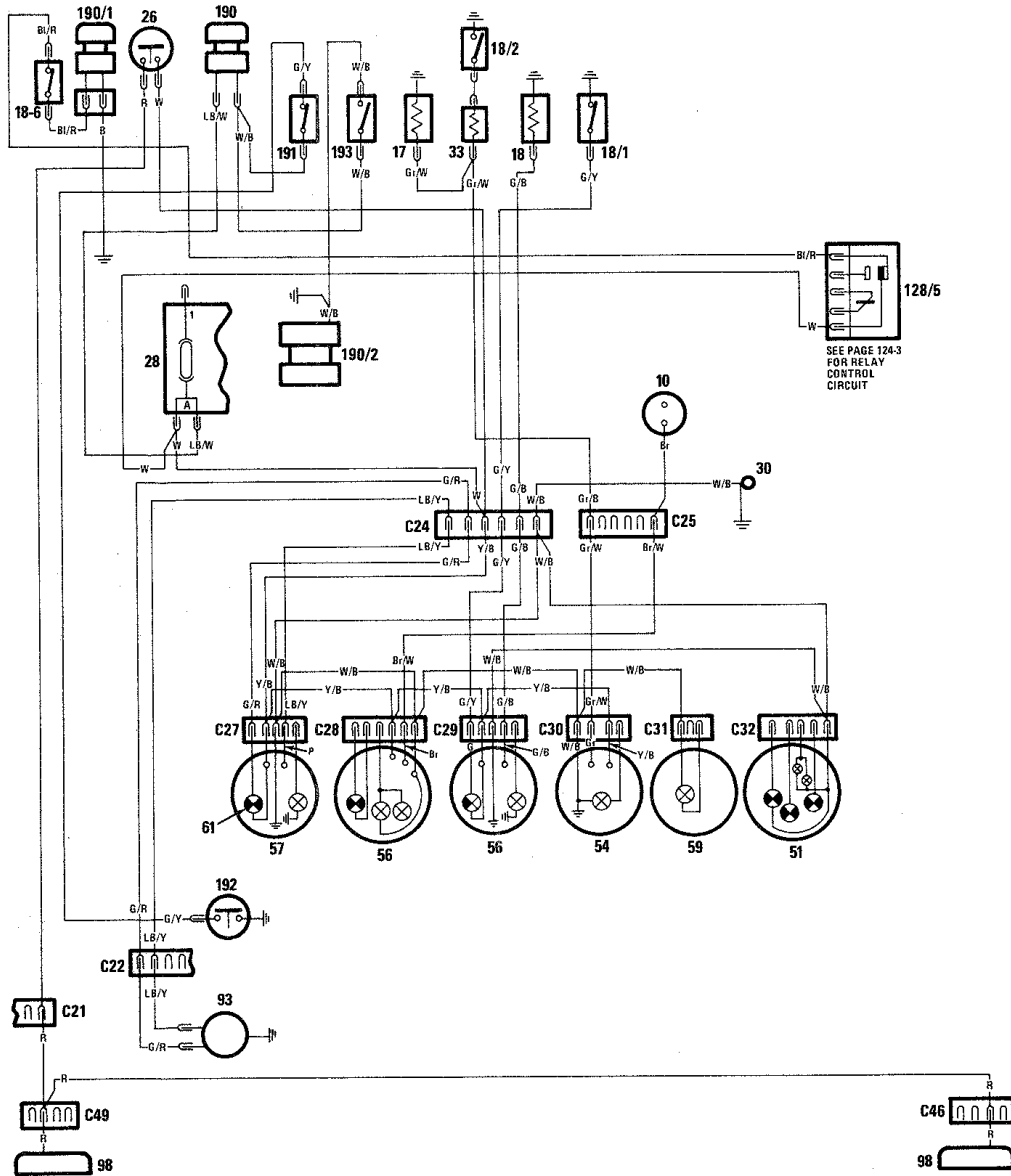

1977 deckblatt.tif (1624x2136x2 tiff)
(c) FIAT 124 Spider Club e.V. (germany)

124 SPIDER – 1977

Wiring Diagrams

FIAT MOTORS OF NORTH AMERICA, INC.

124 SPIDER – 1977

Table of Contents

	PAGE	
Relay location chart	124-1	
FUSE	CIRCUITS	
A	Fast idle circuit, diverter valve by-pass circuit, fuel, oil, and water gauges and indicators, tachometer, and stop lights	124-2
A	Turn signals, back-up lights, fasten belts indicator and relay, E.G.R. by-pass circuit and handbrake ON and brake fluid level warning circuit	124-3
B	Windshield washer/wiper and heater fan	124-4
C		
D		
E	Headlights, high and low	124-5
F		
G		
H	Parking and side marker lights and instrument cluster lights	124-6
I	Engine cooling fan and horns	
L	Hazard warning lights, courtesy light, clock, current receptacle, cigarette lighter, power antenna switch and motor, and remove key and fasten belts buzzer	124-7
Unprotected Circuits	Starting, ignition, alternator, and idle cutoff solenoid	124-8
Component Index, Connector Code, and Wire Color Code		124-9

124 SPIDER – 1977

Relay Location Chart

CHART NO.	COMPONENT NO.	DESCRIPTION	PART NO.
1	189	Seat belt warning delay switch	4357723
2	128/1	Fasten belts relay	
3	128/2	Ignition mode relay	4320627
4	128/5	Diverter valve by-pass relay (Calif. only)	4320626-4337068
5	30	Turn signal flasher	4300635
6	31	Winshield wiper intermittent switch	4177176
7	32	Hazard warning flasher	4200679
8	15	Horn relay	4320629-4337067

124 SPIDER – 1977

Fuse A

124 SPIDER – 1977

Fuse A

124 SPIDER – 1977

Fuse B

124 SPIDER – 1977

Fuses C, D, E, F

124 SPIDER – 1977

Fuses G, H

124 SPIDER – 1977

Fuses I, L

124 SPIDER – 1977

Unprotected Circuits

124 SPIDER — 1977
 Component Index, Connector Code, and
 Wire Color Code Charts

WIRE COLOR CODE