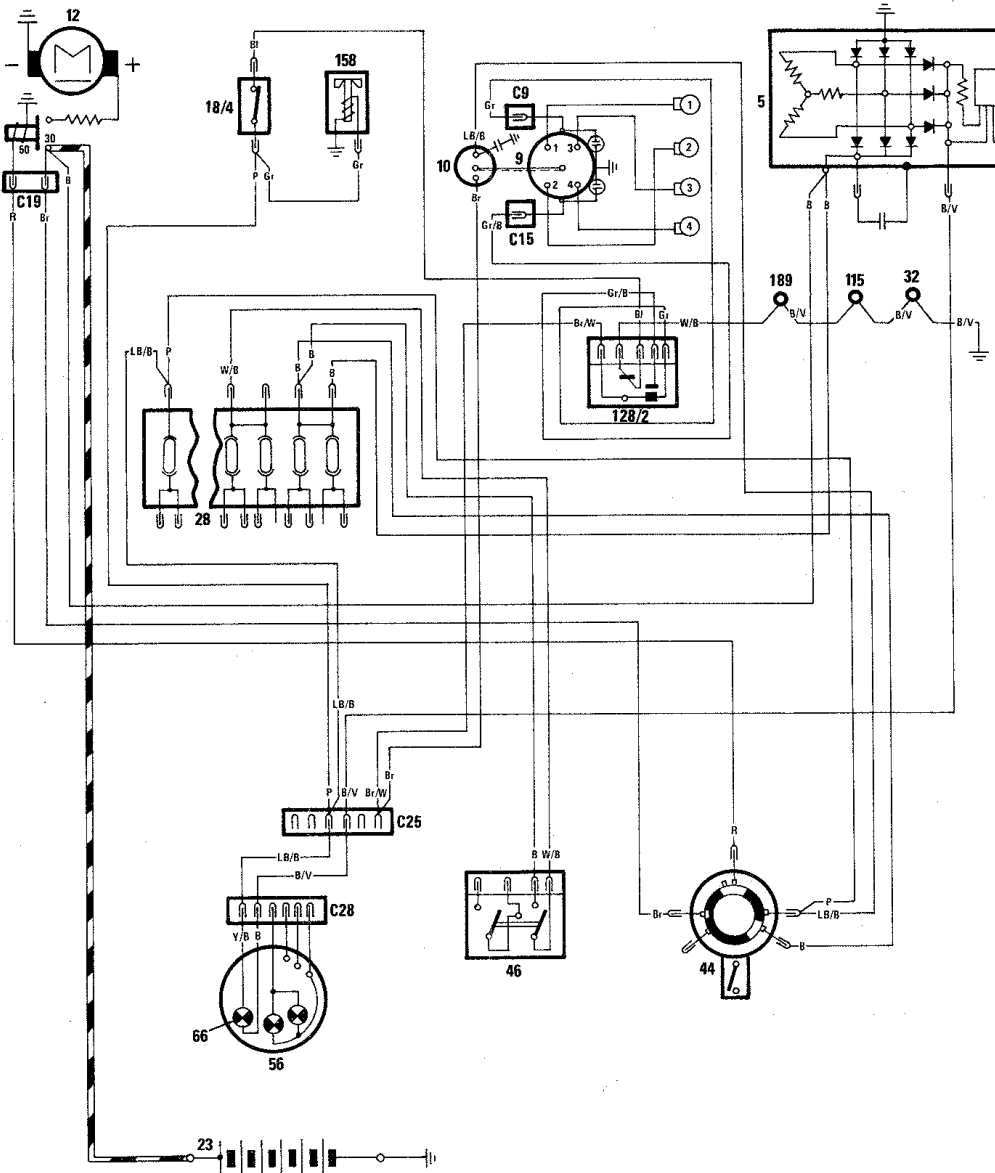

1977 deckblatt.tif (1624x2136x2 tiff)
(c) FIAT 124 Spider Club e.V. (germany)

124 SPIDER – 1977

Wiring Diagrams

FIAT MOTORS OF NORTH AMERICA, INC.

124 SPIDER – 1977

Table of Contents

	PAGE	
Relay location chart	124-1	
FUSE	CIRCUITS	
A	Fast idle circuit, diverter valve by-pass circuit, fuel, oil, and water gauges and indicators, tachometer, and stop lights	124-2
A	Turn signals, back-up lights, fasten belts indicator and relay, E.G.R. by-pass circuit and handbrake ON and brake fluid level warning circuit	124-3
B	Windshield washer/wiper and heater fan	124-4
C		
D		
E	Headlights, high and low	124-5
F		
G		
H	Parking and side marker lights and instrument cluster lights	124-6
I	Engine cooling fan and horns	
L	Hazard warning lights, courtesy light, clock, current receptacle, cigarette lighter, power antenna switch and motor, and remove key and fasten belts buzzer	124-7
Unprotected Circuits	Starting, ignition, alternator, and idle cutoff solenoid	124-8
Component Index, Connector Code, and Wire Color Code		124-9

124 SPIDER – 1977

Relay Location Chart

CHART NO.	COMPONENT NO.	DESCRIPTION	PART NO.
1	189	Seat belt warning delay switch	4357723
2	128/1	Fasten belts relay	
3	128/2	Ignition mode relay	4320627
4	128/5	Diverter valve by-pass relay (Calif. only)	4320626-4337068
5	30	Turn signal flasher	4300635
6	31	Winshield wiper intermittent switch	4177176
7	32	Hazard warning flasher	4200679
8	15	Horn relay	4320629-4337067

124 SPIDER – 1977

Fuses G, H

124 SPIDER – 1977

Fuses I, L

124 SPIDER – 1977

Unprotected Circuits

124 SPIDER — 1977
 Component Index, Connector Code, and
 Wire Color Code Charts

WIRE COLOR CODE