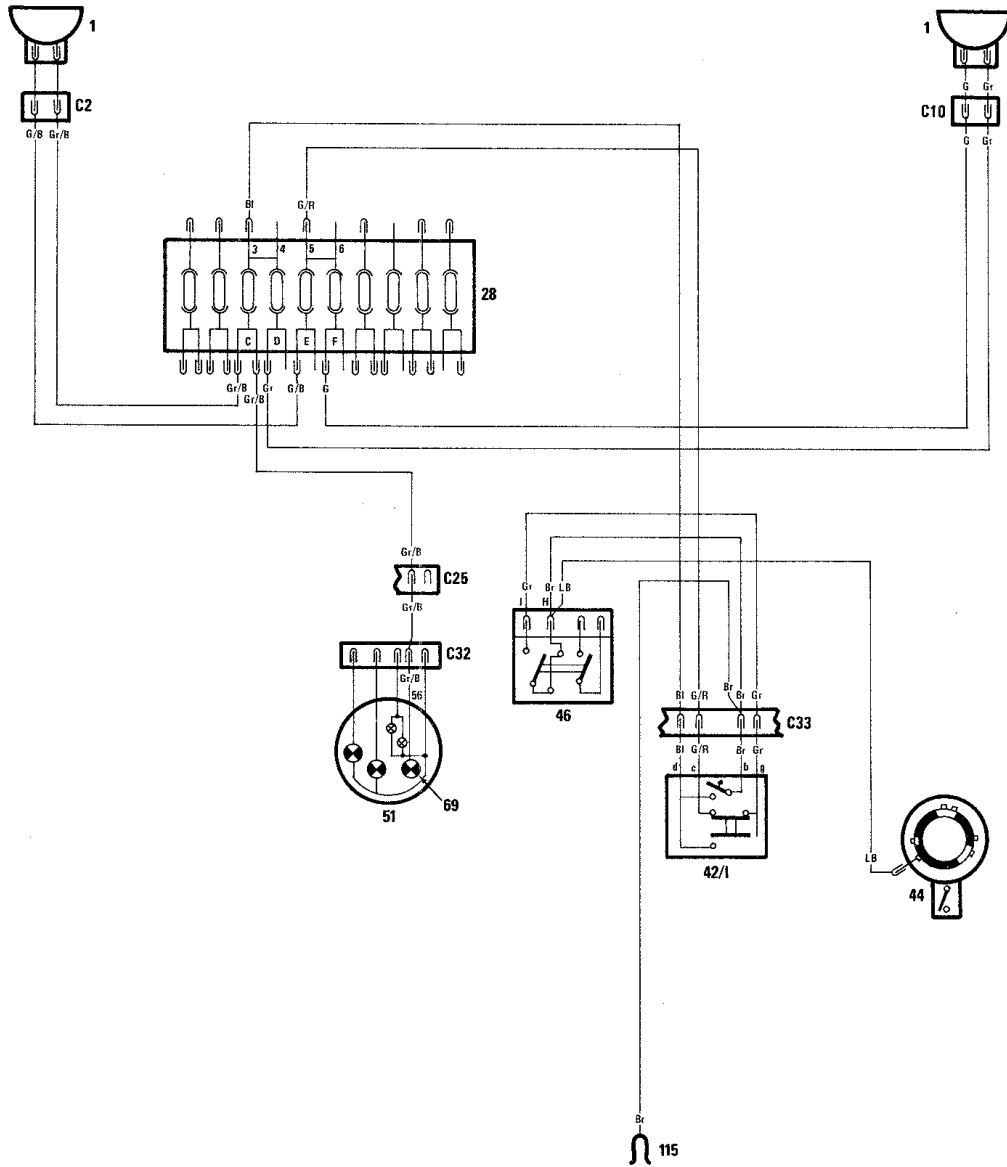

1977 deckblatt.tif (1624x2136x2 tiff)
(c) FIAT 124 Spider Club e.V. (germany)

124 SPIDER – 1977

Wiring Diagrams

FIAT MOTORS OF NORTH AMERICA, INC.

124 SPIDER – 1977

Table of Contents

	PAGE	
Relay location chart	124-1	
FUSE	CIRCUITS	
A	Fast idle circuit, diverter valve by-pass circuit, fuel, oil, and water gauges and indicators, tachometer, and stop lights	124-2
A	Turn signals, back-up lights, fasten belts indicator and relay, E.G.R. by-pass circuit and handbrake ON and brake fluid level warning circuit	124-3
B	Windshield washer/wiper and heater fan	124-4
C		
D		
E	Headlights, high and low	124-5
F		
G		
H	Parking and side marker lights and instrument cluster lights	124-6
I	Engine cooling fan and horns	
L	Hazard warning lights, courtesy light, clock, current receptacle, cigarette lighter, power antenna switch and motor, and remove key and fasten belts buzzer	124-7
Unprotected Circuits	Starting, ignition, alternator, and idle cutoff solenoid	124-8
Component Index, Connector Code, and Wire Color Code		124-9

124 SPIDER – 1977

Relay Location Chart

CHART NO.	COMPONENT NO.	DESCRIPTION	PART NO.
1	189	Seat belt warning delay switch	4357723
2	128/1	Fasten belts relay	
3	128/2	Ignition mode relay	4320627
4	128/5	Diverter valve by-pass relay (Calif. only)	4320626-4337068
5	30	Turn signal flasher	4300635
6	31	Winshield wiper intermittent switch	4177176
7	32	Hazard warning flasher	4200679
8	15	Horn relay	4320629-4337067

124 SPIDER – 1977

Fuse A

124 SPIDER – 1977

Fuse A

124 SPIDER – 1977

Fuse B

124 SPIDER – 1977

Fuses C, D, E, F

124 SPIDER – 1977

Fuses G, H

124 SPIDER – 1977

Fuses I, L

124 SPIDER – 1977

Unprotected Circuits

124 SPIDER — 1977
 Component Index, Connector Code, and
 Wire Color Code Charts

WIRE COLOR CODE