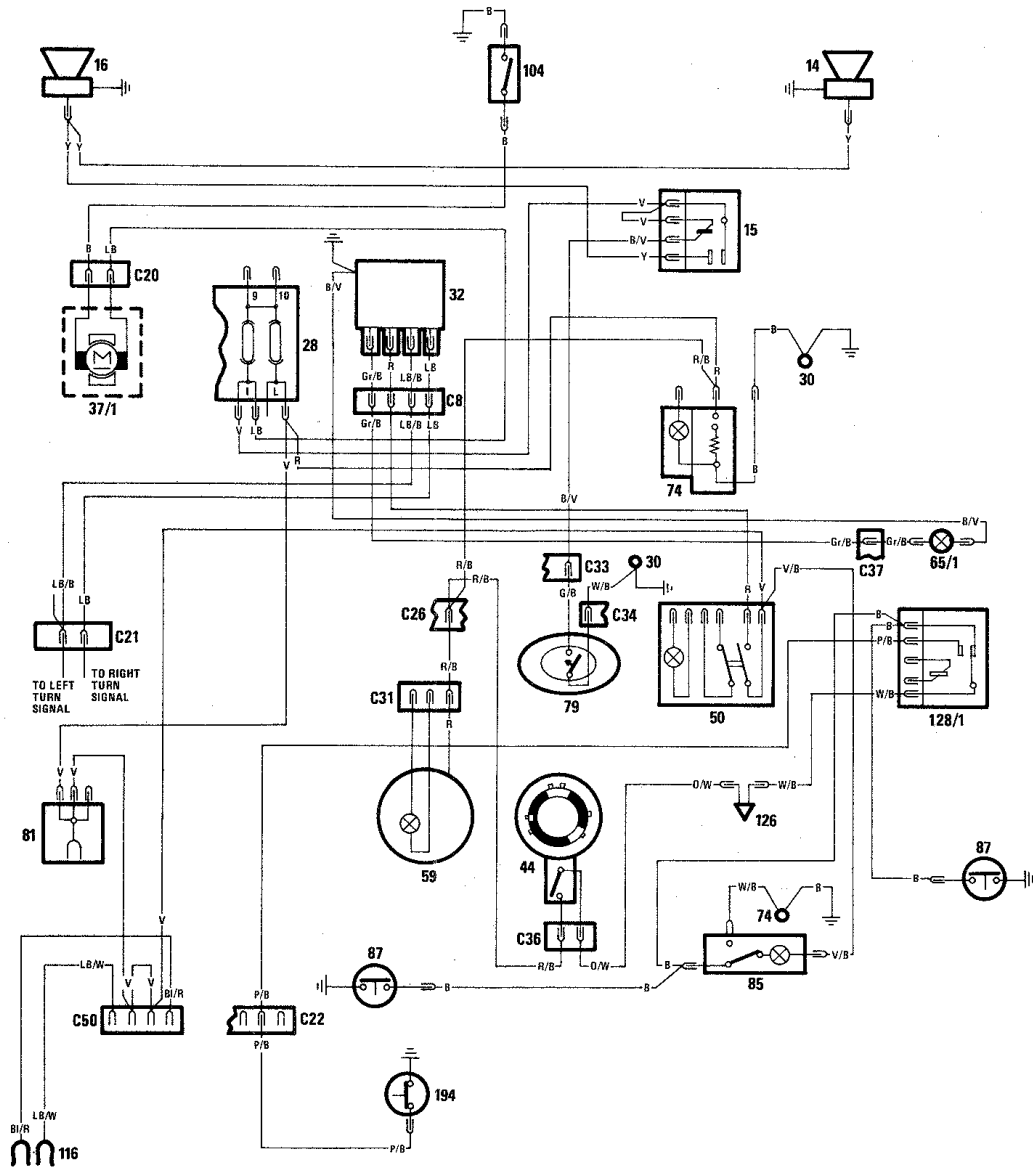

1977 deckblatt.tif (1624x2136x2 tiff)
(c) FIAT 124 Spider Club e.V. (germany)

124 SPIDER – 1977

Wiring Diagrams

FIAT MOTORS OF NORTH AMERICA, INC.

124 SPIDER – 1977

Table of Contents

	PAGE	
Relay location chart	124-1	
FUSE	CIRCUITS	
A	Fast idle circuit, diverter valve by-pass circuit, fuel, oil, and water gauges and indicators, tachometer, and stop lights	124-2
A	Turn signals, back-up lights, fasten belts indicator and relay, E.G.R. by-pass circuit and handbrake ON and brake fluid level warning circuit	124-3
B	Windshield washer/wiper and heater fan	124-4
C		
D		
E	Headlights, high and low	124-5
F		
G		
H	Parking and side marker lights and instrument cluster lights	124-6
I	Engine cooling fan and horns	
L	Hazard warning lights, courtesy light, clock, current receptacle, cigarette lighter, power antenna switch and motor, and remove key and fasten belts buzzer	124-7
Unprotected Circuits	Starting, ignition, alternator, and idle cutoff solenoid	124-8
Component Index, Connector Code, and Wire Color Code		124-9

124 SPIDER – 1977

Relay Location Chart

CHART NO.	COMPONENT NO.	DESCRIPTION	PART NO.
1	189	Seat belt warning delay switch	4357723
2	128/1	Fasten belts relay	
3	128/2	Ignition mode relay	4320627
4	128/5	Diverter valve by-pass relay (Calif. only)	4320626-4337068
5	30	Turn signal flasher	4300635
6	31	Winshield wiper intermittent switch	4177176
7	32	Hazard warning flasher	4200679
8	15	Horn relay	4320629-4337067

124 SPIDER – 1977

Fuse A

124 SPIDER – 1977

Fuse A

124 SPIDER – 1977

Fuse B

124 SPIDER – 1977

Fuses C, D, E, F

124 SPIDER – 1977

Fuses G, H

124 SPIDER – 1977

Fuses I, L

124 SPIDER – 1977

Unprotected Circuits

124 SPIDER — 1977
 Component Index, Connector Code, and
 Wire Color Code Charts

WIRE COLOR CODE