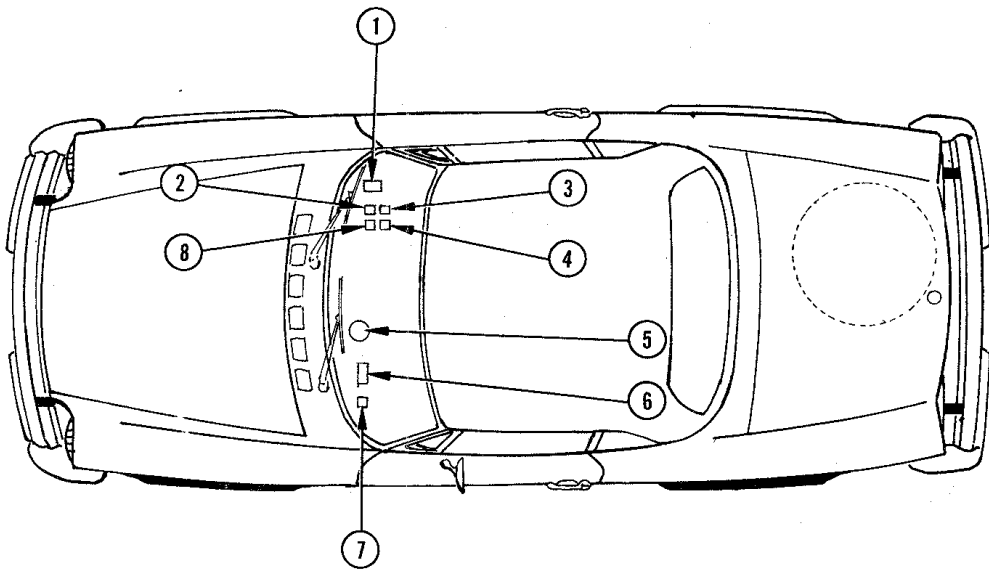

1977 deckblatt.tif (1624x2136x2 tiff)
(c) FIAT 124 Spider Club e.V. (germany)

124 SPIDER – 1977

Wiring Diagrams

FIAT MOTORS OF NORTH AMERICA, INC.

124 SPIDER – 1977

Table of Contents

	PAGE	
Relay location chart	124-1	
FUSE	CIRCUITS	
A	Fast idle circuit, diverter valve by-pass circuit, fuel, oil, and water gauges and indicators, tachometer, and stop lights	124-2
A	Turn signals, back-up lights, fasten belts indicator and relay, E.G.R. by-pass circuit and handbrake ON and brake fluid level warning circuit	124-3
B	Windshield washer/wiper and heater fan	124-4
C		
D		
E	Headlights, high and low	124-5
F		
G		
H	Parking and side marker lights and instrument cluster lights	124-6
I	Engine cooling fan and horns	
L	Hazard warning lights, courtesy light, clock, current receptacle, cigarette lighter, power antenna switch and motor, and remove key and fasten belts buzzer	124-7
Unprotected Circuits	Starting, ignition, alternator, and idle cutoff solenoid	124-8
Component Index, Connector Code, and Wire Color Code		124-9

124 SPIDER – 1977

Relay Location Chart

CHART NO.	COMPONENT NO.	DESCRIPTION	PART NO.
1	189	Seat belt warning delay switch	4357723
2	128/1	Fasten belts relay	
3	128/2	Ignition mode relay	4320627
4	128/5	Diverter valve by-pass relay (Calif. only)	4320626-4337068
5	30	Turn signal flasher	4300635
6	31	Winshield wiper intermittent switch	4177176
7	32	Hazard warning flasher	4200679
8	15	Horn relay	4320629-4337067