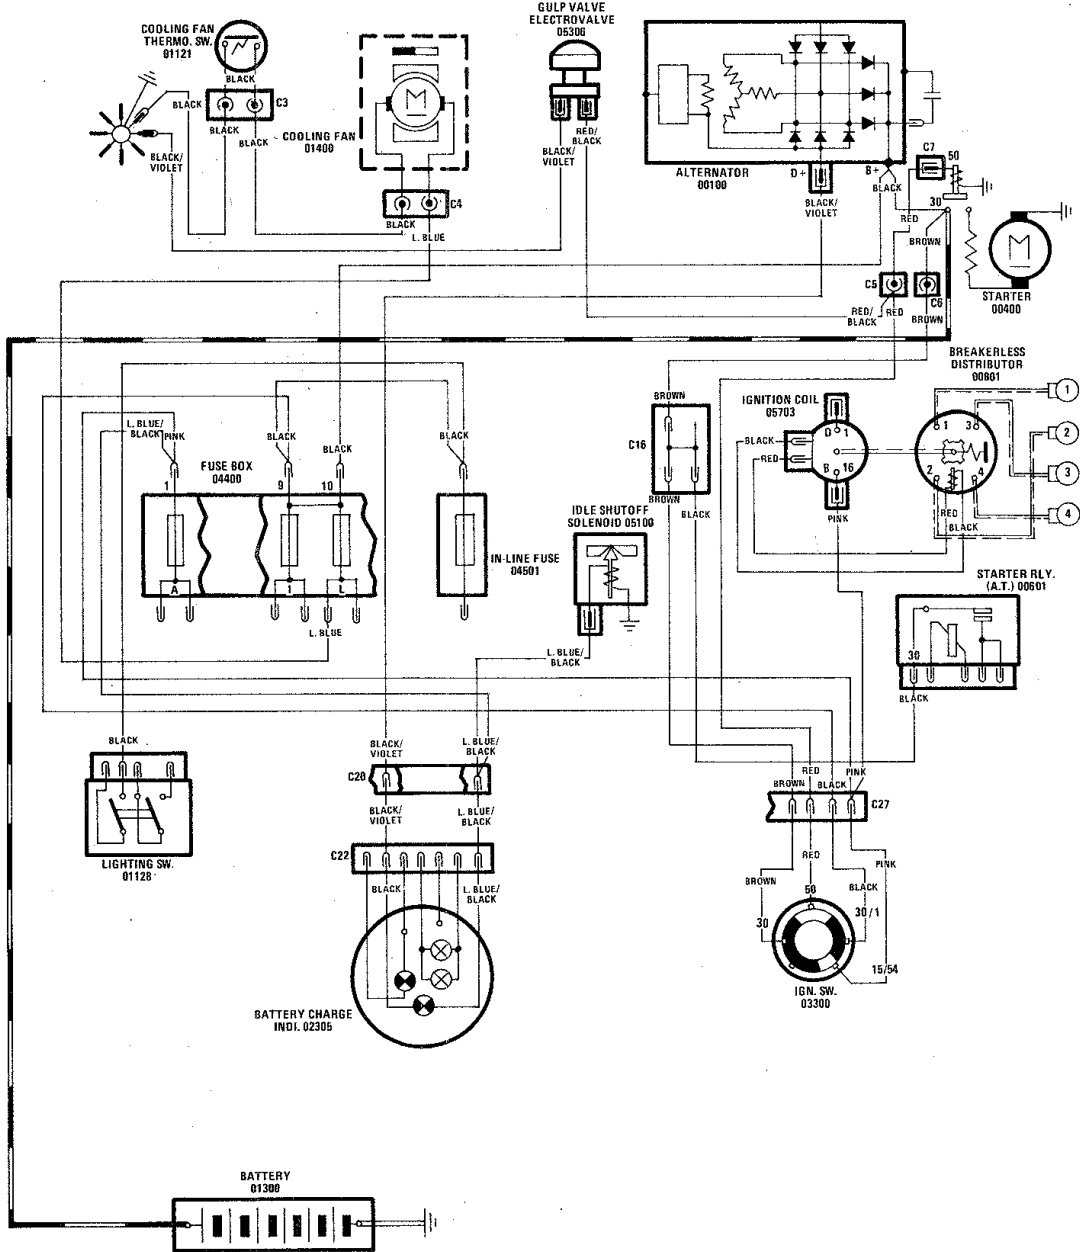

1979 deckblatt.tif (1572x2154x2 tiff)
(c) FIAT 124 Spider Club e.V. (germany)

SPIDER 2000 - 1979

Wiring Diagrams

FIAT MOTORS OF NORTH AMERICA, INC.

Table of Contents

CIRCUITS	PAGE
Ignition, starter, alternator, engine cooling fan, idle shutoff solenoid, gulp valve electrovalve, and power distribution circuits	1
Starter circuit – automatic transmission	2
High and low beams circuits	3
Parking, license plate, side marker, and panel lights circuits	4
Hazard and turn signal, back-up, and stop lights circuits	5
Instruments, indicators, seat belt and remove key warning, courtesy light, clock, and socket circuits	6
Windshield washer/wiper, heater, horn, and cigarette lighter circuits	7
Power windows and radio circuits	8
Component Index	9/10

Ignition, Starter, Alternator, Engine Cooling Fan, Idle Shutoff Solenoid, Gulp Valve Electrovalve, and Power Distribution Circuits

Starter Circuit – Automatic Transmission

High and Low Beams Circuits

Parking, License Plate, Side Marker, and Panel Lights

Hazard and Turn Signal, Back-Up, and Stop Lights Circuits

Instruments, Indicators, Seat Belt and Remove Key Warning, Courtesy Light, Clock, and Socket Circuits

Windshield Washer/Wiper, Heater, Horn, and Cigarette Lighter Circuits