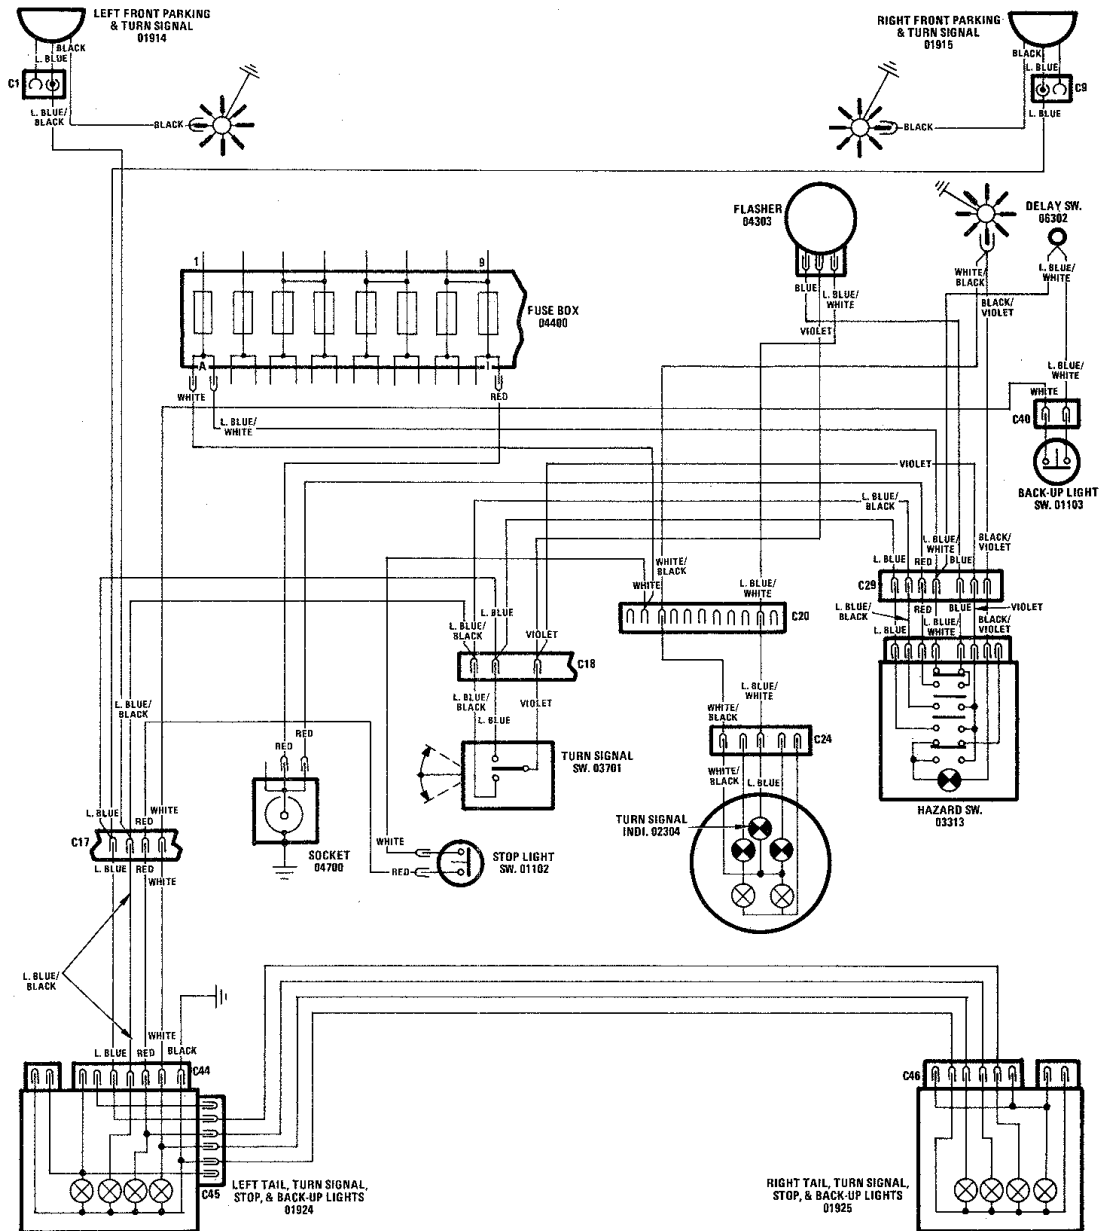

1979 deckblatt.tif (1572x2154x2 tiff)
(c) FIAT 124 Spider Club e.V. (germany)

SPIDER 2000 - 1979

Wiring Diagrams

FIAT MOTORS OF NORTH AMERICA, INC.

Table of Contents

CIRCUITS	PAGE
Ignition, starter, alternator, engine cooling fan, idle shutoff solenoid, gulp valve electrovalve, and power distribution circuits	1
Starter circuit – automatic transmission	2
High and low beams circuits	3
Parking, license plate, side marker, and panel lights circuits	4
Hazard and turn signal, back-up, and stop lights circuits	5
Instruments, indicators, seat belt and remove key warning, courtesy light, clock, and socket circuits	6
Windshield washer/wiper, heater, horn, and cigarette lighter circuits	7
Power windows and radio circuits	8
Component Index	9/10

Ignition, Starter, Alternator, Engine Cooling Fan, Idle Shutoff Solenoid, Gulp Valve Electrovalve, and Power Distribution Circuits

Starter Circuit – Automatic Transmission

High and Low Beams Circuits

Parking, License Plate, Side Marker, and Panel Lights

Hazard and Turn Signal, Back-Up, and Stop Lights Circuits

Instruments, Indicators, Seat Belt and Remove Key Warning, Courtesy Light, Clock, and Socket Circuits

Windshield Washer/Wiper, Heater, Horn, and Cigarette Lighter Circuits