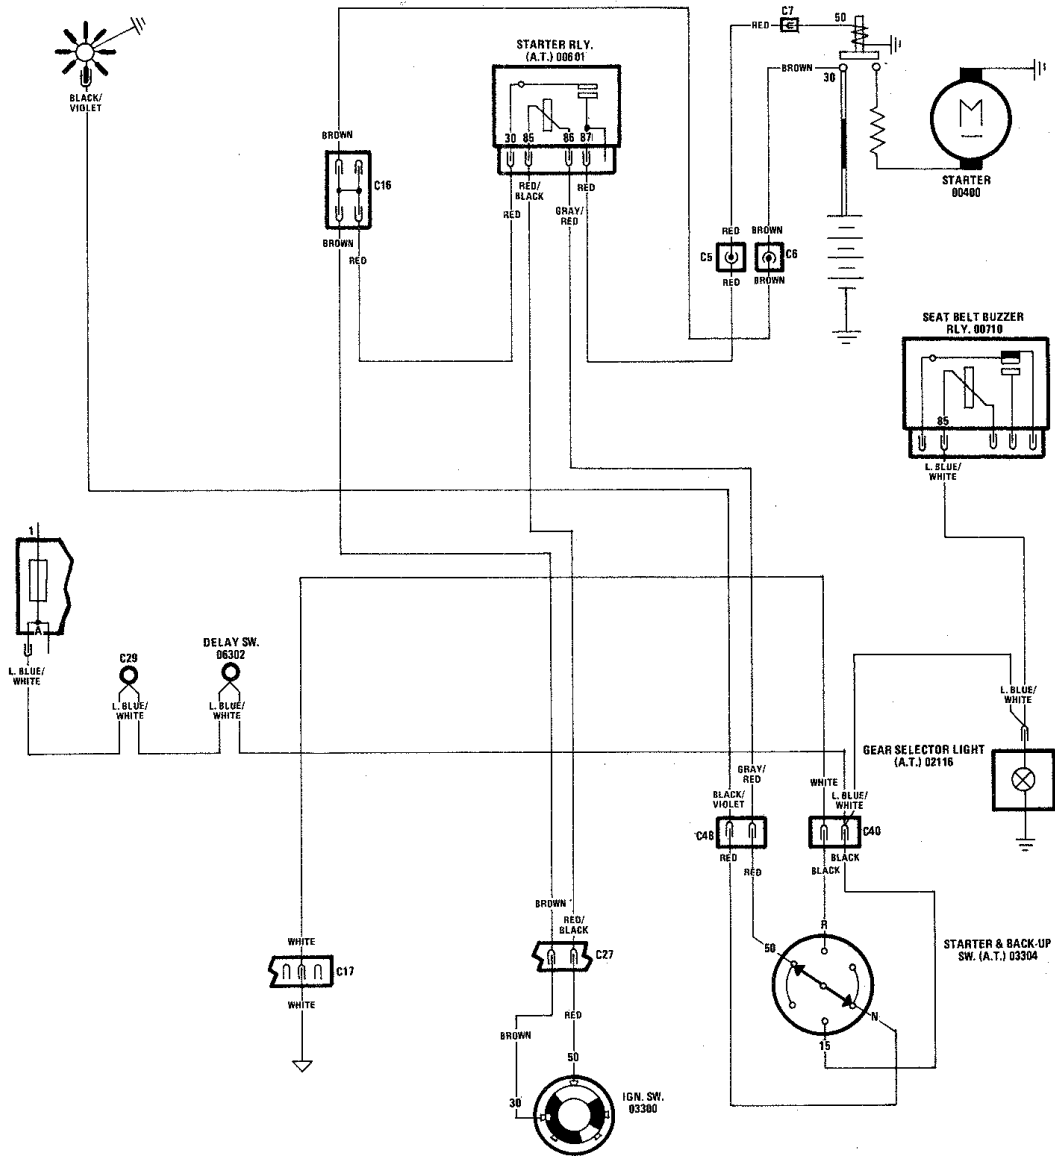

1979 deckblatt.tif (1572x2154x2 tiff)
(c) FIAT 124 Spider Club e.V. (germany)

SPIDER 2000 - 1979

Wiring Diagrams

FIAT MOTORS OF NORTH AMERICA, INC.

Table of Contents

CIRCUITS	PAGE
Ignition, starter, alternator, engine cooling fan, idle shutoff solenoid, gulp valve electrovalve, and power distribution circuits	1
Starter circuit – automatic transmission	2
High and low beams circuits	3
Parking, license plate, side marker, and panel lights circuits	4
Hazard and turn signal, back-up, and stop lights circuits	5
Instruments, indicators, seat belt and remove key warning, courtesy light, clock, and socket circuits	6
Windshield washer/wiper, heater, horn, and cigarette lighter circuits	7
Power windows and radio circuits	8
Component Index	9/10

Ignition, Starter, Alternator, Engine Cooling Fan, Idle Shutoff Solenoid, Gulp Valve Electrovalve, and Power Distribution Circuits

Starter Circuit – Automatic Transmission

High and Low Beams Circuits

Parking, License Plate, Side Marker, and Panel Lights

Hazard and Turn Signal, Back-Up, and Stop Lights Circuits

Instruments, Indicators, Seat Belt and Remove Key Warning, Courtesy Light, Clock, and Socket Circuits

Windshield Washer/Wiper, Heater, Horn, and Cigarette Lighter Circuits