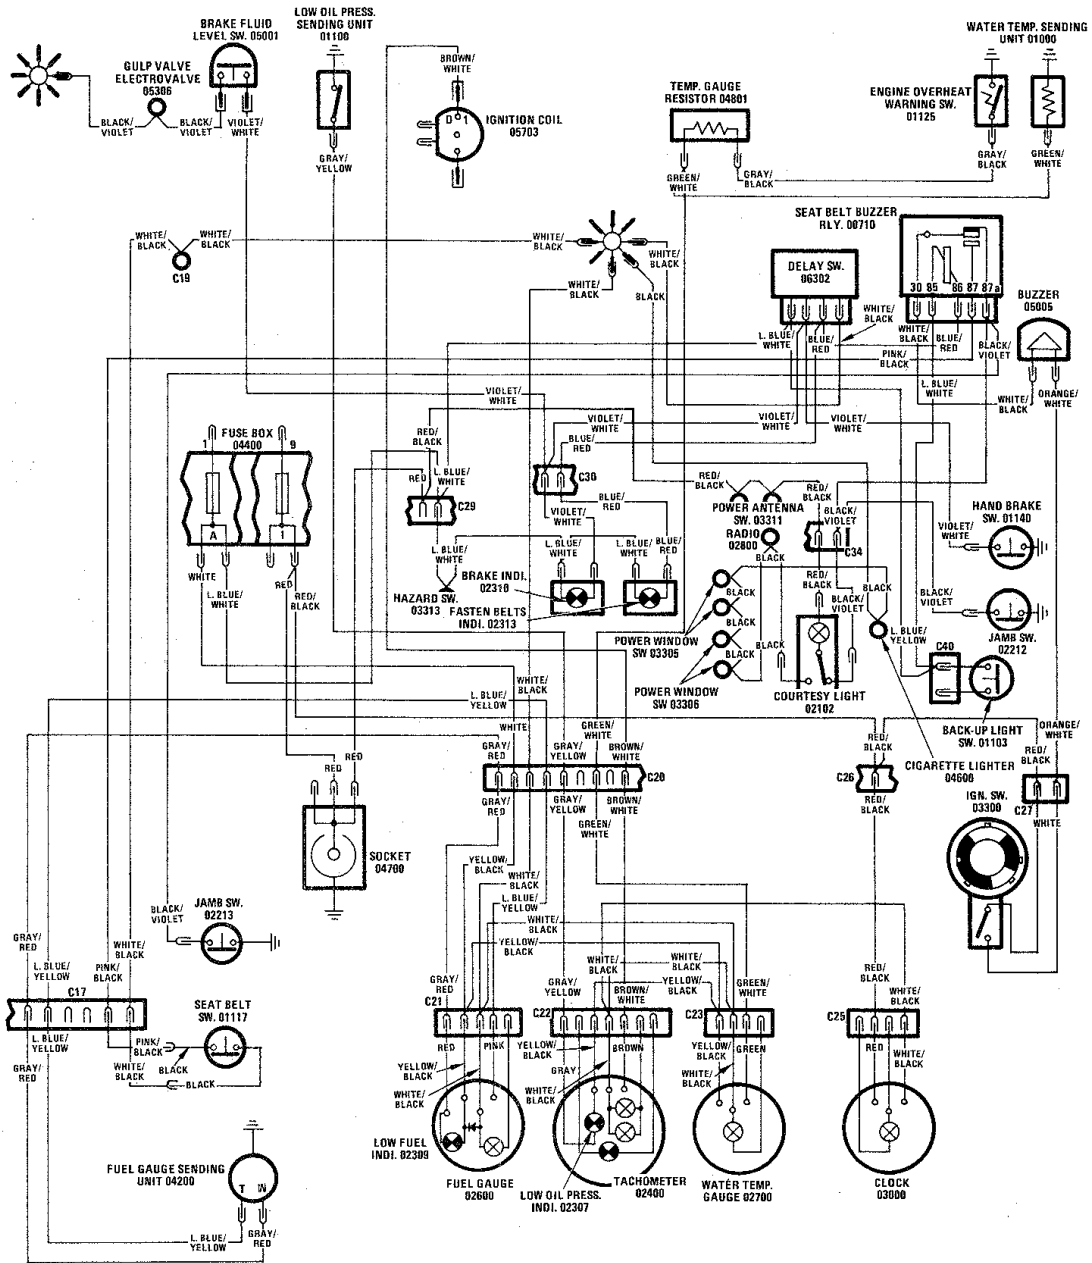

1979 deckblatt.tif (1572x2154x2 tiff)
(c) FIAT 124 Spider Club e.V. (germany)

SPIDER 2000 - 1979

Wiring Diagrams

FIAT MOTORS OF NORTH AMERICA, INC.

Table of Contents

CIRCUITS	PAGE
Ignition, starter, alternator, engine cooling fan, idle shutoff solenoid, gulp valve electrovalve, and power distribution circuits	1
Starter circuit – automatic transmission	2
High and low beams circuits	3
Parking, license plate, side marker, and panel lights circuits	4
Hazard and turn signal, back-up, and stop lights circuits	5
Instruments, indicators, seat belt and remove key warning, courtesy light, clock, and socket circuits	6
Windshield washer/wiper, heater, horn, and cigarette lighter circuits	7
Power windows and radio circuits	8
Component Index	9/10

Ignition, Starter, Alternator, Engine Cooling Fan, Idle Shutoff Solenoid, Gulp Valve Electrovalve, and Power Distribution Circuits

Starter Circuit – Automatic Transmission

High and Low Beams Circuits

Parking, License Plate, Side Marker, and Panel Lights

Hazard and Turn Signal, Back-Up, and Stop Lights Circuits

Instruments, Indicators, Seat Belt and Remove Key Warning, Courtesy Light, Clock, and Socket Circuits

Windshield Washer/Wiper, Heater, Horn, and Cigarette Lighter Circuits