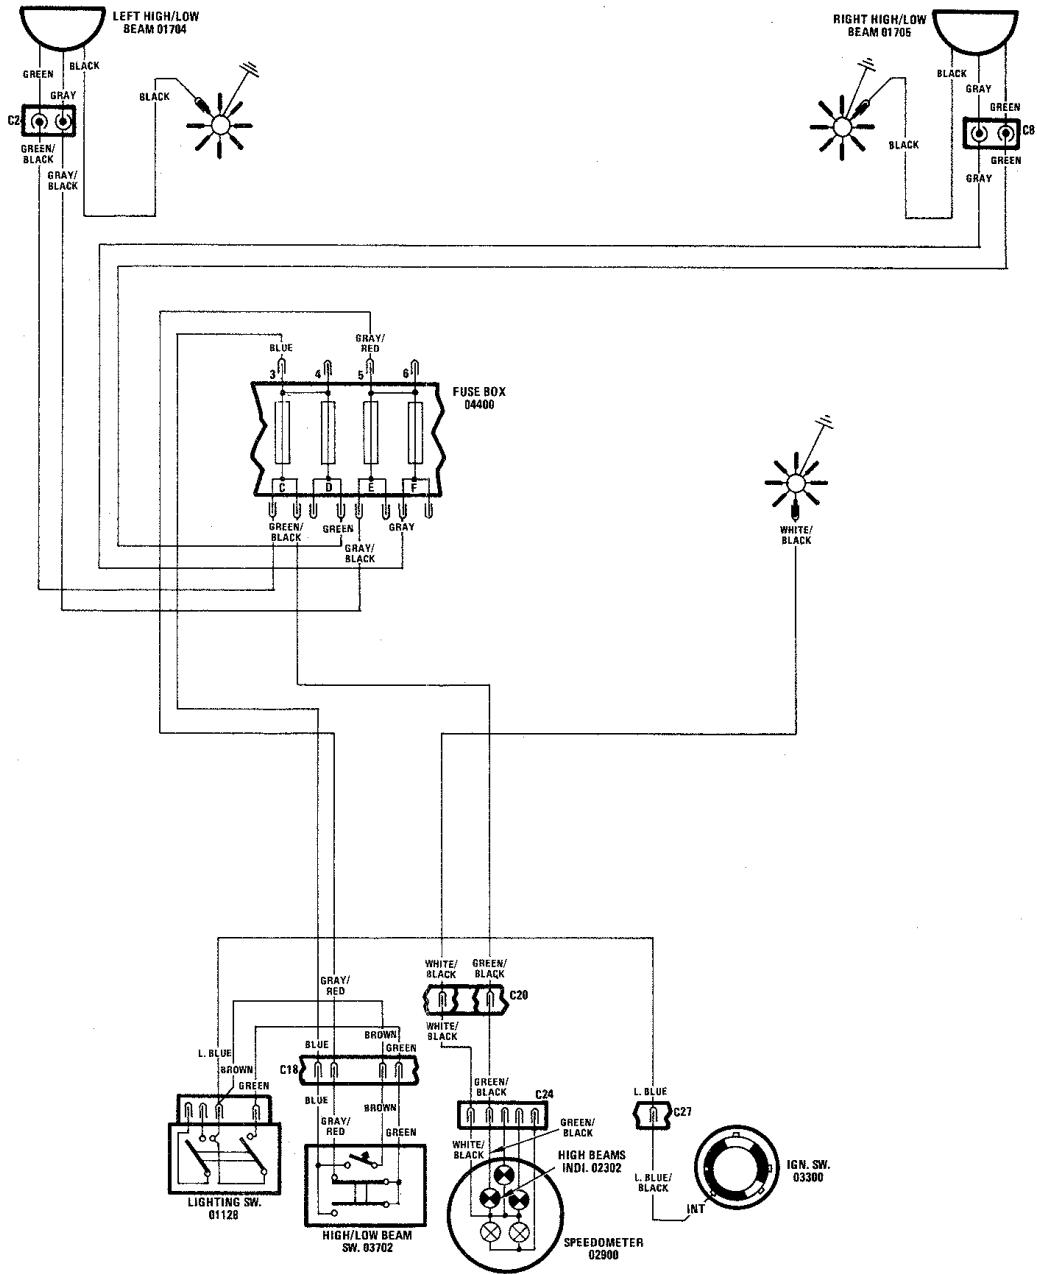

1979 deckblatt.tif (1572x2154x2 tiff)
(c) FIAT 124 Spider Club e.V. (germany)

SPIDER 2000 - 1979

Wiring Diagrams

FIAT MOTORS OF NORTH AMERICA, INC.

Table of Contents

CIRCUITS	PAGE
Ignition, starter, alternator, engine cooling fan, idle shutoff solenoid, gulp valve electrovalve, and power distribution circuits	1
Starter circuit – automatic transmission	2
High and low beams circuits	3
Parking, license plate, side marker, and panel lights circuits	4
Hazard and turn signal, back-up, and stop lights circuits	5
Instruments, indicators, seat belt and remove key warning, courtesy light, clock, and socket circuits	6
Windshield washer/wiper, heater, horn, and cigarette lighter circuits	7
Power windows and radio circuits	8
Component Index	9/10

Ignition, Starter, Alternator, Engine Cooling Fan, Idle Shutoff Solenoid, Gulp Valve Electrovalve, and Power Distribution Circuits

Starter Circuit – Automatic Transmission

High and Low Beams Circuits

Parking, License Plate, Side Marker, and Panel Lights

Hazard and Turn Signal, Back-Up, and Stop Lights Circuits

Instruments, Indicators, Seat Belt and Remove Key Warning, Courtesy Light, Clock, and Socket Circuits

Windshield Washer/Wiper, Heater, Horn, and Cigarette Lighter Circuits