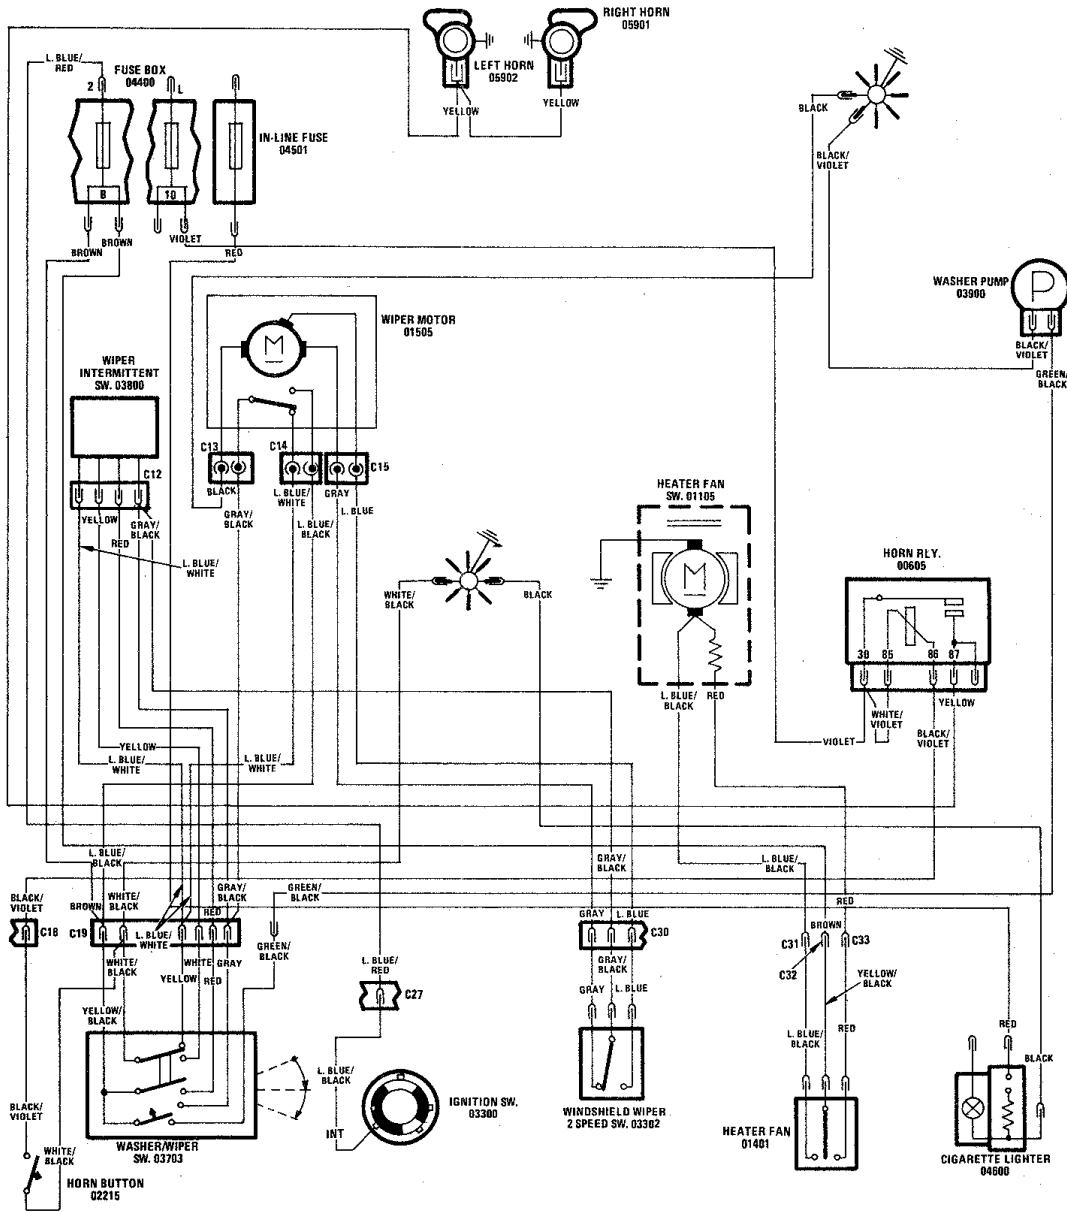

1979 deckblatt.tif (1572x2154x2 tiff)
(c) FIAT 124 Spider Club e.V. (germany)

SPIDER 2000 - 1979

Wiring Diagrams

FIAT MOTORS OF NORTH AMERICA, INC.

Table of Contents

CIRCUITS	PAGE
Ignition, starter, alternator, engine cooling fan, idle shutoff solenoid, gulp valve electrovalve, and power distribution circuits	1
Starter circuit – automatic transmission	2
High and low beams circuits	3
Parking, license plate, side marker, and panel lights circuits	4
Hazard and turn signal, back-up, and stop lights circuits	5
Instruments, indicators, seat belt and remove key warning, courtesy light, clock, and socket circuits	6
Windshield washer/wiper, heater, horn, and cigarette lighter circuits	7
Power windows and radio circuits	8
Component Index	9/10

Ignition, Starter, Alternator, Engine Cooling Fan, Idle Shutoff Solenoid, Gulp Valve Electrovalve, and Power Distribution Circuits

Starter Circuit – Automatic Transmission

High and Low Beams Circuits

Parking, License Plate, Side Marker, and Panel Lights

Hazard and Turn Signal, Back-Up, and Stop Lights Circuits

Instruments, Indicators, Seat Belt and Remove Key Warning, Courtesy Light, Clock, and Socket Circuits

Windshield Washer/Wiper, Heater, Horn, and Cigarette Lighter Circuits