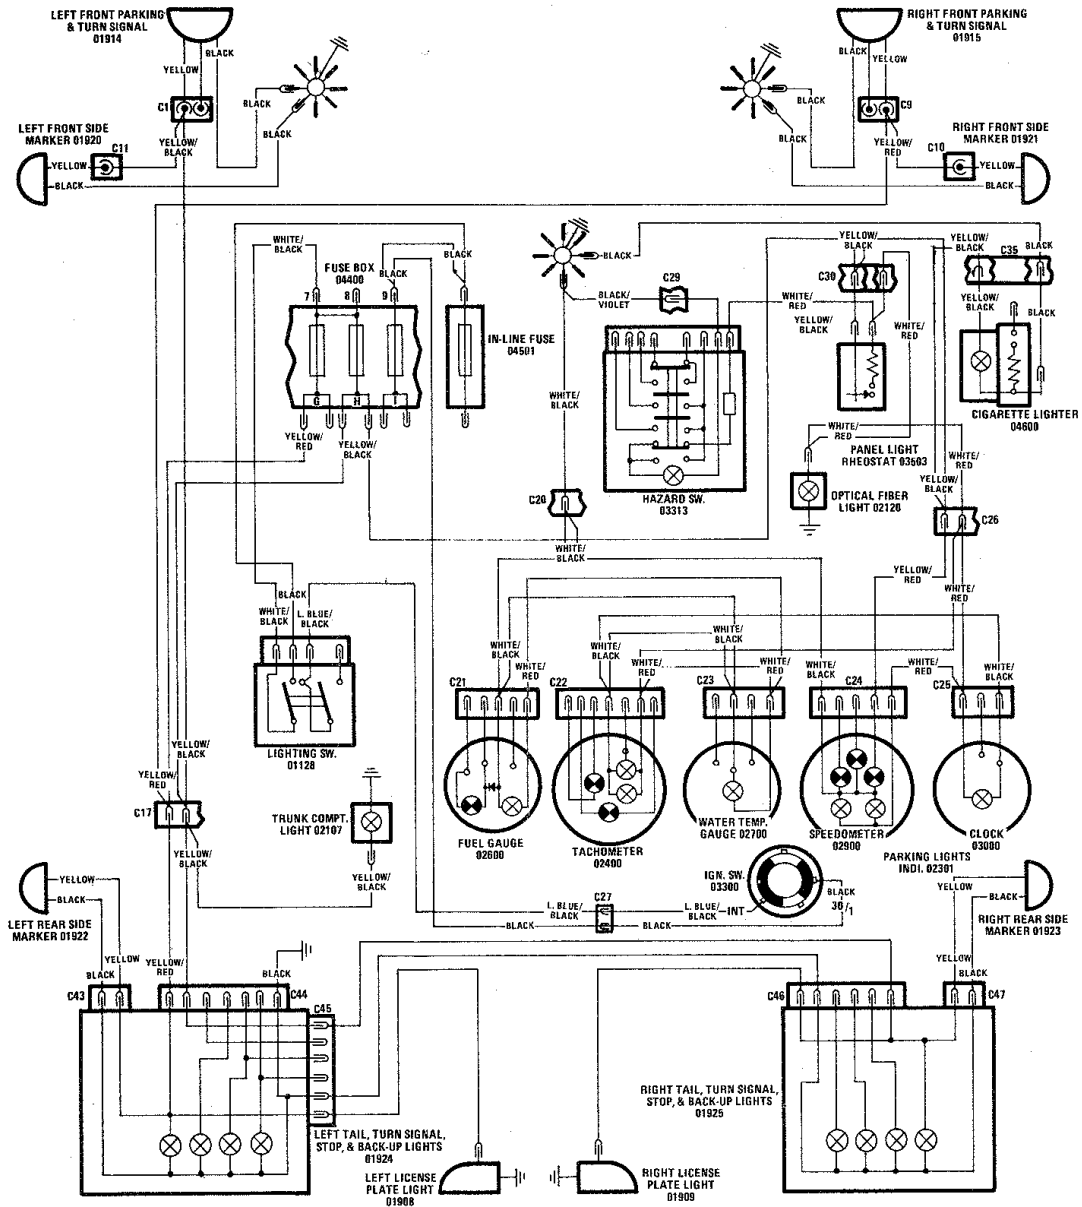

1979 deckblatt.tif (1572x2154x2 tiff)
(c) FIAT 124 Spider Club e.V. (germany)

SPIDER 2000 - 1979

Wiring Diagrams

FIAT MOTORS OF NORTH AMERICA, INC.

Table of Contents

CIRCUITS	PAGE
Ignition, starter, alternator, engine cooling fan, idle shutoff solenoid, gulp valve electrovalve, and power distribution circuits	1
Starter circuit – automatic transmission	2
High and low beams circuits	3
Parking, license plate, side marker, and panel lights circuits	4
Hazard and turn signal, back-up, and stop lights circuits	5
Instruments, indicators, seat belt and remove key warning, courtesy light, clock, and socket circuits	6
Windshield washer/wiper, heater, horn, and cigarette lighter circuits	7
Power windows and radio circuits	8
Component Index	9/10

Ignition, Starter, Alternator, Engine Cooling Fan, Idle Shutoff Solenoid, Gulp Valve Electrovalve, and Power Distribution Circuits

Starter Circuit – Automatic Transmission

High and Low Beams Circuits

Parking, License Plate, Side Marker, and Panel Lights

Hazard and Turn Signal, Back-Up, and Stop Lights Circuits

Instruments, Indicators, Seat Belt and Remove Key Warning, Courtesy Light, Clock, and Socket Circuits

Windshield Washer/Wiper, Heater, Horn, and Cigarette Lighter Circuits