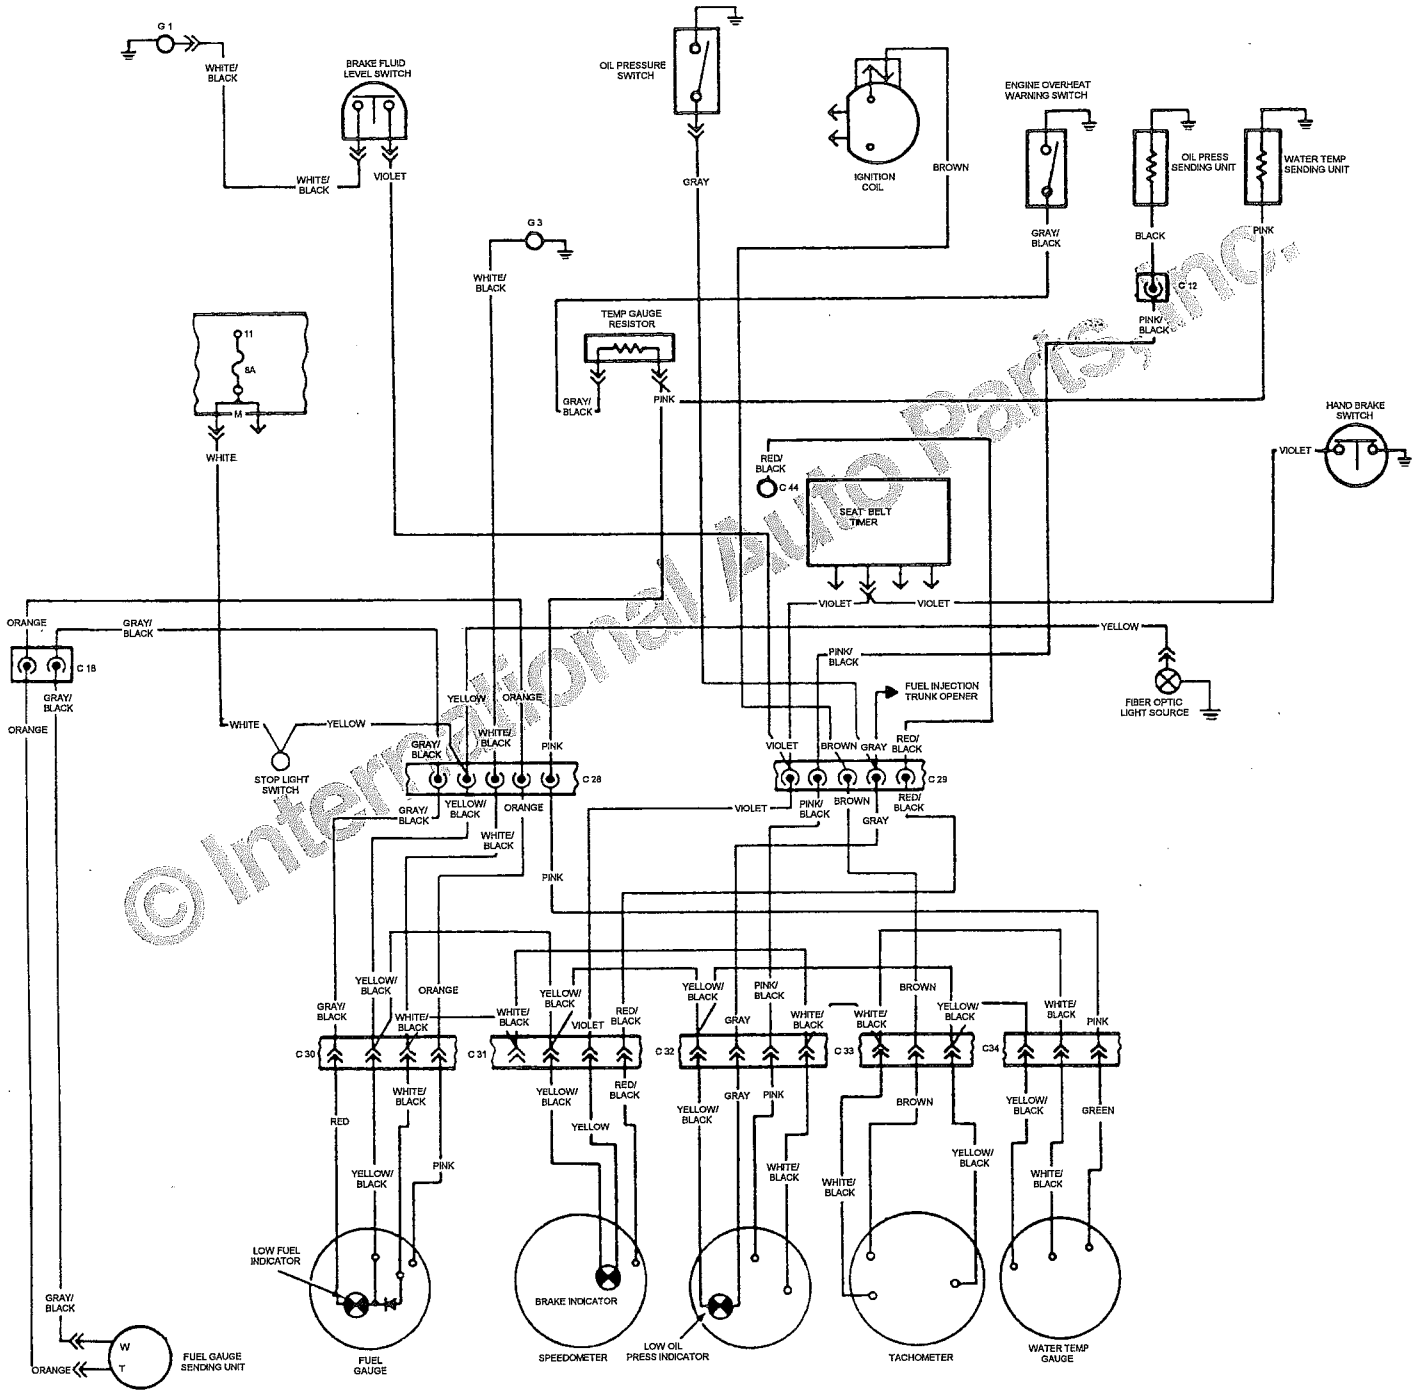

pininfarina

Wiring Diagrams

Spider 1983 thru 1985

INTERNATIONAL
auto parts

PO Box 9036, Charlottesville, VA 22906
800-726-0555 • www.international-auto.com

TABLE OF CONTENTS

Circuits	Page
Charging, power distribution, ignition, starting and radiator cooling fan circuits	1
Fuel injection circuit	2
Low and high beam circuit	3
Turn signal, hazard, back up, stop lights and accessory socket circuits	4
Side marker, parking, license, instrument panel and trunk lights and cigarette lighter circuits	5
Instruments, indicators and fiber optic light source circuits	6
Digital clock, remove key warning, seatbelt and courtesy light circuits	7
Horn, windshield wiper/washer, trunk opener and heater circuits	8
Radio, power window and exhaust gas sensor indicator circuits	9
Air conditioning circuit	10
Connector codes	11
Component and relay identification	13

CHARGING, POWER DISTRIBUTION, IGNITION, STARTING AND RADIATOR COOLING FAN CIRCUITS

FUEL INJECTION CIRCUIT

LOW AND HIGH BEAM CIRCUIT

TURN SIGNAL, HAZARD, BACK UP, STOP LIGHTS, AND ACCESSORY SOCKET CIRCUITS

SIDE MARKER, PARKING, LICENSE, INSTRUMENT PANEL, AND TRUNK LIGHTS AND CIGARETTE LIGHTER CIRCUITS

INSTRUMENTS, INDICATORS AND FIBER OPTIC LIGHT SOURCE CIRCUITS

DIGITAL CLOCK, REMOVE KEY WARNING, SEATBELT AND COURTESY LIGHT CIRCUITS

HORN, WINDSHIELD WIPER/WASHER, TRUNK OPENER AND HEATER CIRCUITS

RADIO, POWER WINDOW AND EXHAUST GAS SENSOR INDICATOR CIRCUITS