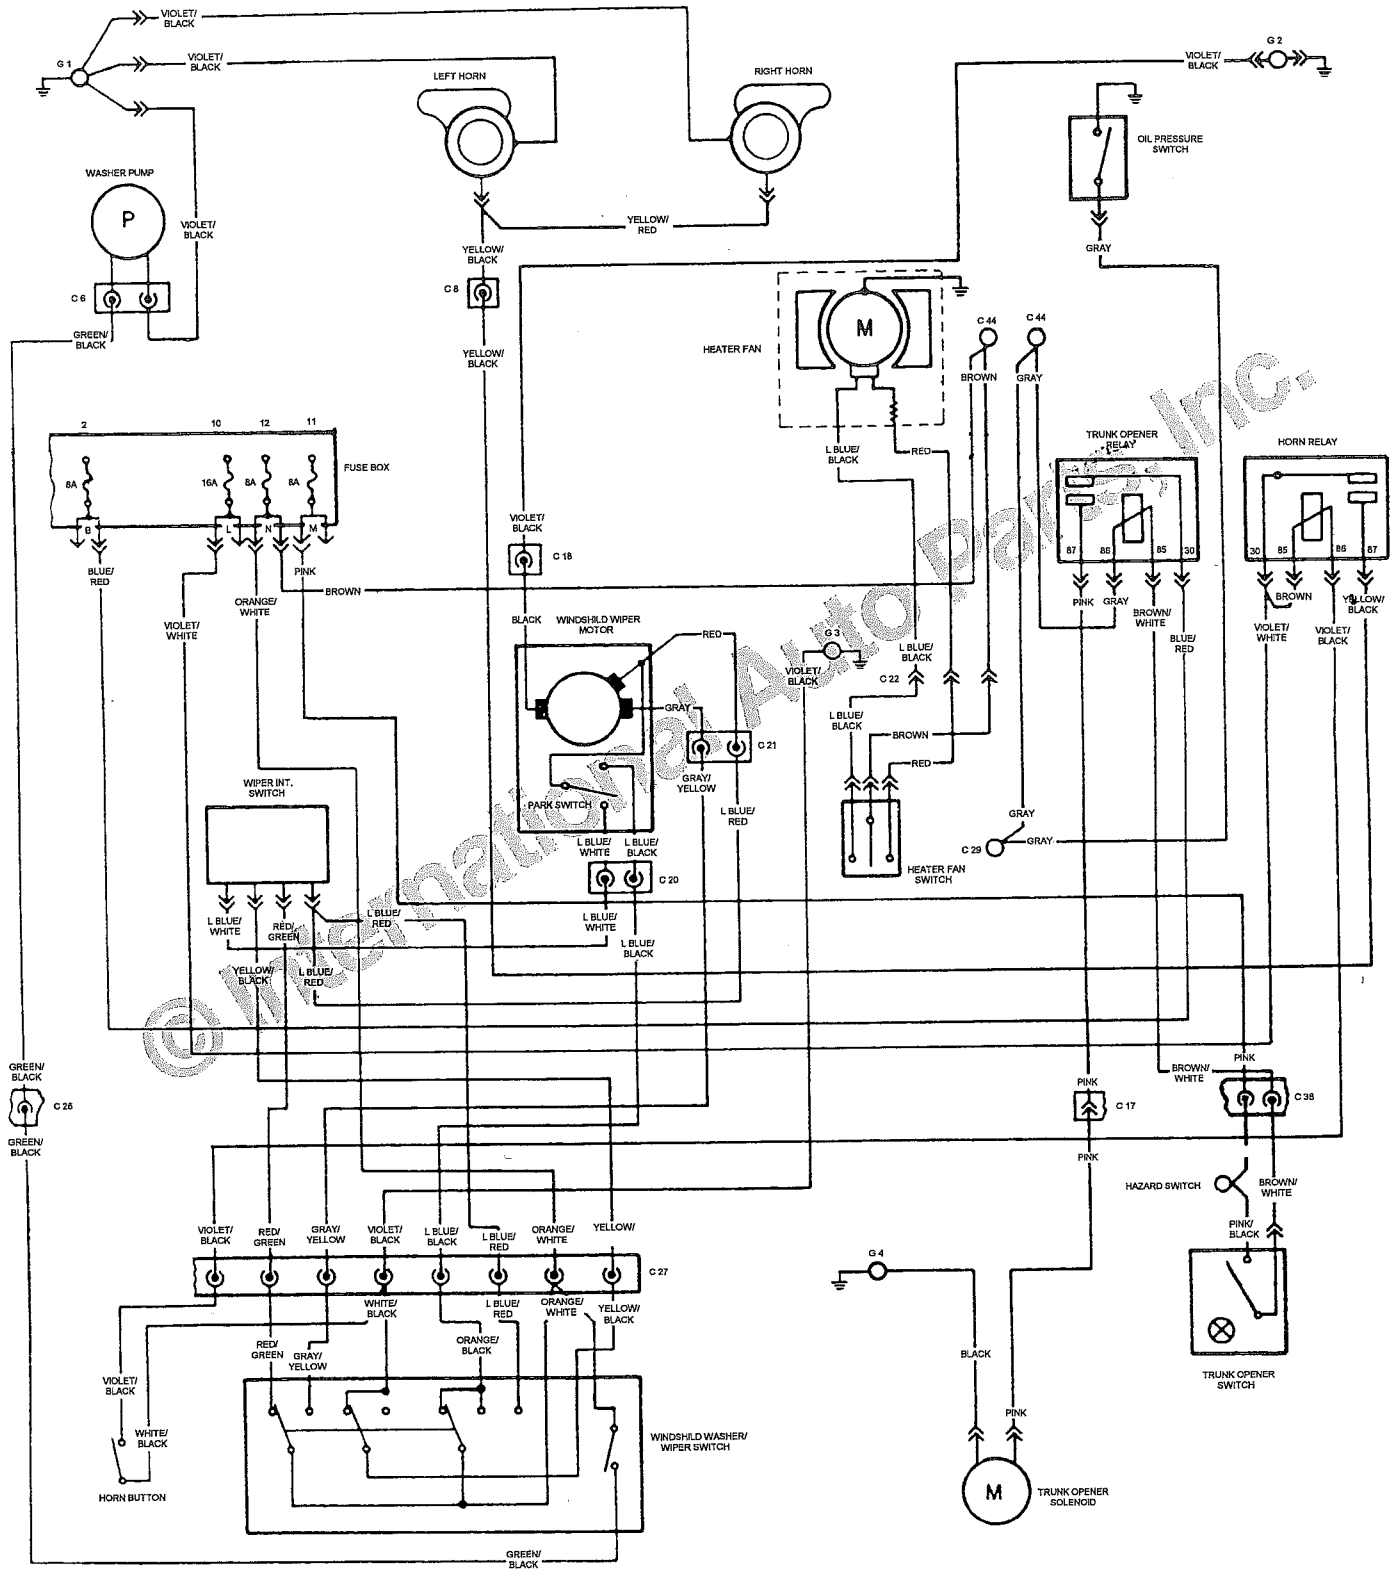

pininfarina

Wiring Diagrams

Spider 1983 thru 1985

INTERNATIONAL
auto parts

PO Box 9036, Charlottesville, VA 22906
800-726-0555 • www.international-auto.com

TABLE OF CONTENTS

Circuits	Page
Charging, power distribution, ignition, starting and radiator cooling fan circuits	1
Fuel injection circuit	2
Low and high beam circuit	3
Turn signal, hazard, back up, stop lights and accessory socket circuits	4
Side marker, parking, license, instrument panel and trunk lights and cigarette lighter circuits	5
Instruments, indicators and fiber optic light source circuits	6
Digital clock, remove key warning, seatbelt and courtesy light circuits	7
Horn, windshield wiper/washer, trunk opener and heater circuits	8
Radio, power window and exhaust gas sensor indicator circuits	9
Air conditioning circuit	10
Connector codes	11
Component and relay identification	13

CHARGING, POWER DISTRIBUTION, IGNITION, STARTING AND RADIATOR COOLING FAN CIRCUITS

FUEL INJECTION CIRCUIT

LOW AND HIGH BEAM CIRCUIT

TURN SIGNAL, HAZARD, BACK UP, STOP LIGHTS, AND ACCESSORY SOCKET CIRCUITS

SIDE MARKER, PARKING, LICENSE, INSTRUMENT PANEL, AND TRUNK LIGHTS AND CIGARETTE LIGHTER CIRCUITS

INSTRUMENTS, INDICATORS AND FIBER OPTIC LIGHT SOURCE CIRCUITS

DIGITAL CLOCK, REMOVE KEY WARNING, SEATBELT AND COURTESY LIGHT CIRCUITS

HORN, WINDSHIELD WIPER/WASHER, TRUNK OPENER AND HEATER CIRCUITS

RADIO, POWER WINDOW AND EXHAUST GAS SENSOR INDICATOR CIRCUITS