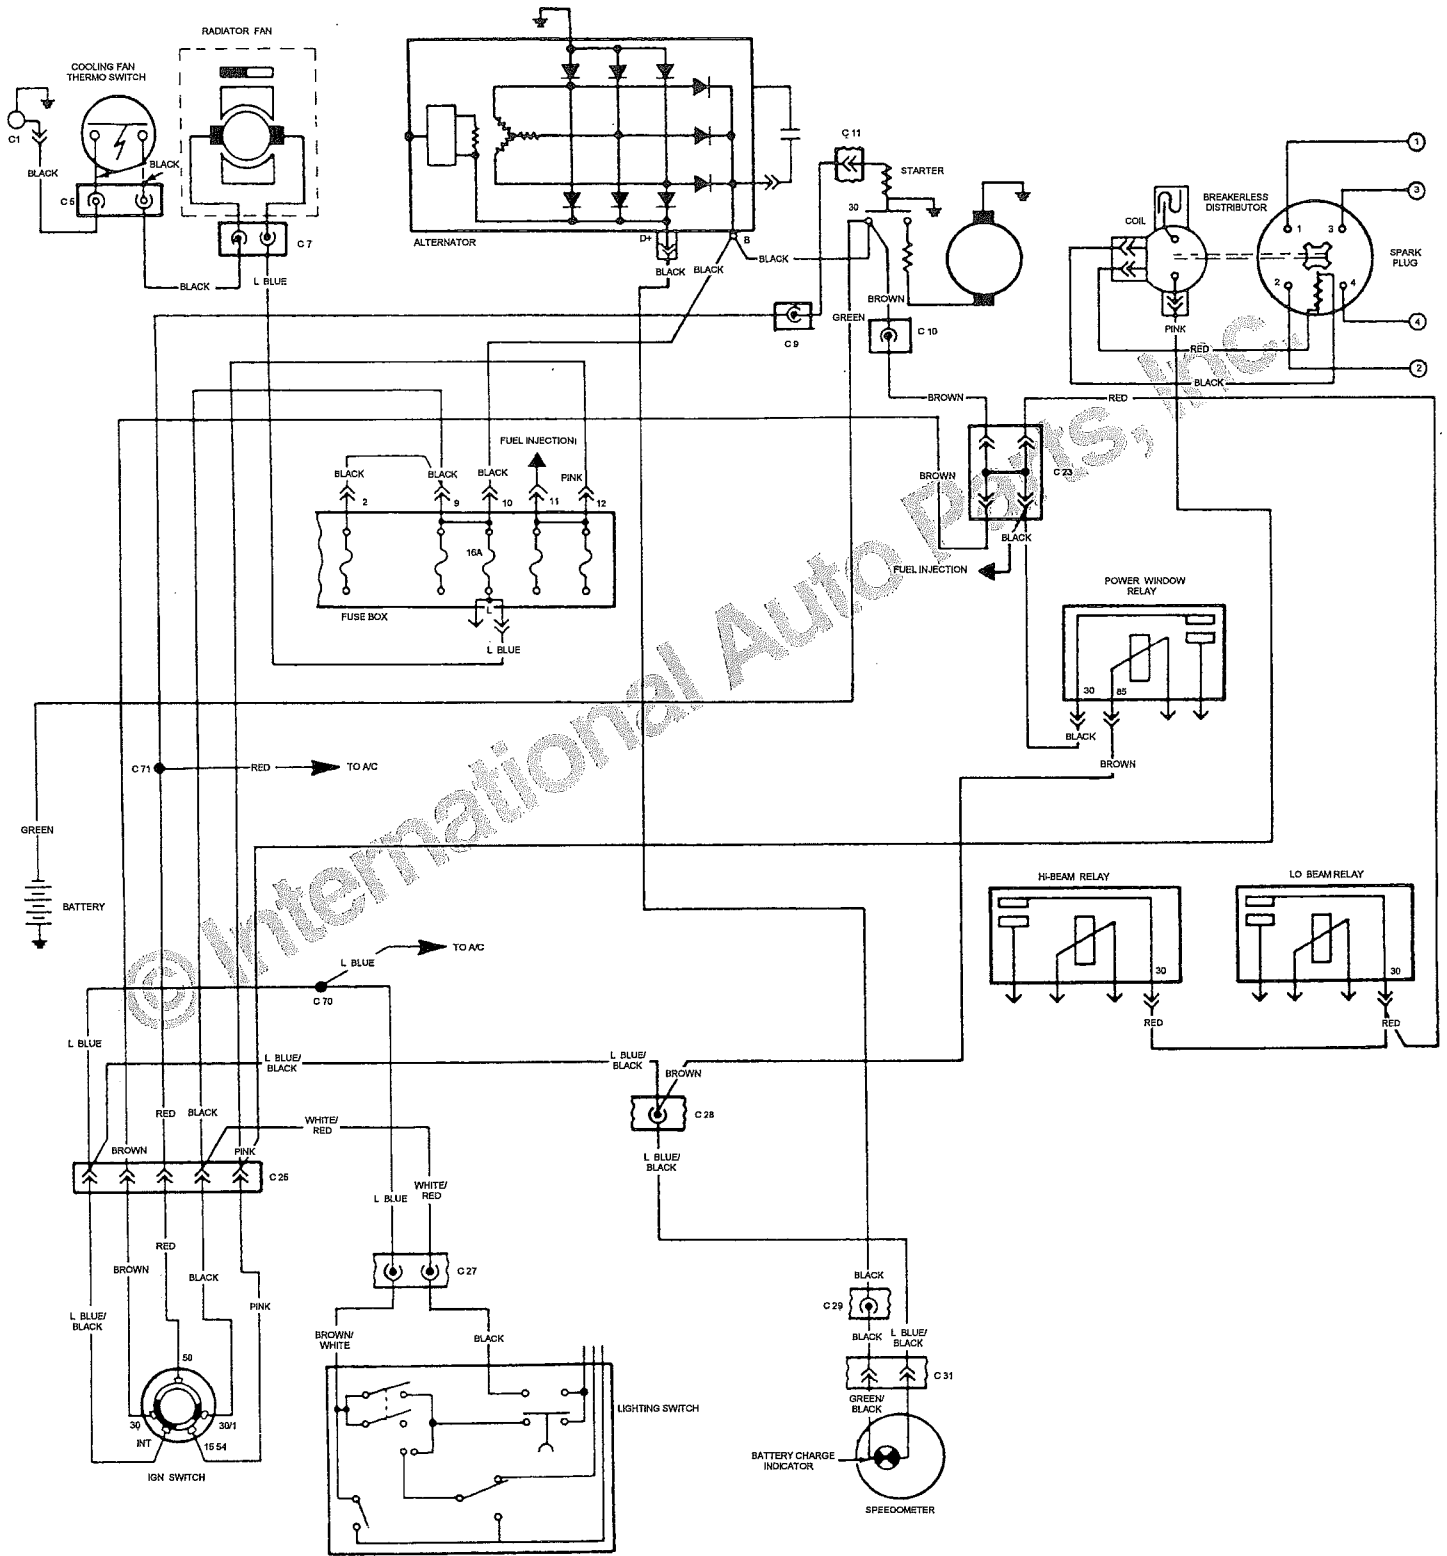

pininfarina

Wiring Diagrams

Spider 1983 thru 1985

INTERNATIONAL
auto parts

PO Box 9036, Charlottesville, VA 22906
800-726-0555 • www.international-auto.com

TABLE OF CONTENTS

Circuits	Page
Charging, power distribution, ignition, starting and radiator cooling fan circuits	1
Fuel injection circuit	2
Low and high beam circuit	3
Turn signal, hazard, back up, stop lights and accessory socket circuits	4
Side marker, parking, license, instrument panel and trunk lights and cigarette lighter circuits	5
Instruments, indicators and fiber optic light source circuits	6
Digital clock, remove key warning, seatbelt and courtesy light circuits	7
Horn, windshield wiper/washer, trunk opener and heater circuits	8
Radio, power window and exhaust gas sensor indicator circuits	9
Air conditioning circuit	10
Connector codes	11
Component and relay identification	13

CHARGING, POWER DISTRIBUTION, IGNITION, STARTING AND RADIATOR COOLING FAN CIRCUITS

FUEL INJECTION CIRCUIT

LOW AND HIGH BEAM CIRCUIT

TURN SIGNAL, HAZARD, BACK UP, STOP LIGHTS, AND ACCESSORY SOCKET CIRCUITS

SIDE MARKER, PARKING, LICENSE, INSTRUMENT PANEL, AND TRUNK LIGHTS AND CIGARETTE LIGHTER CIRCUITS

INSTRUMENTS, INDICATORS AND FIBER OPTIC LIGHT SOURCE CIRCUITS

DIGITAL CLOCK, REMOVE KEY WARNING, SEATBELT AND COURTESY LIGHT CIRCUITS