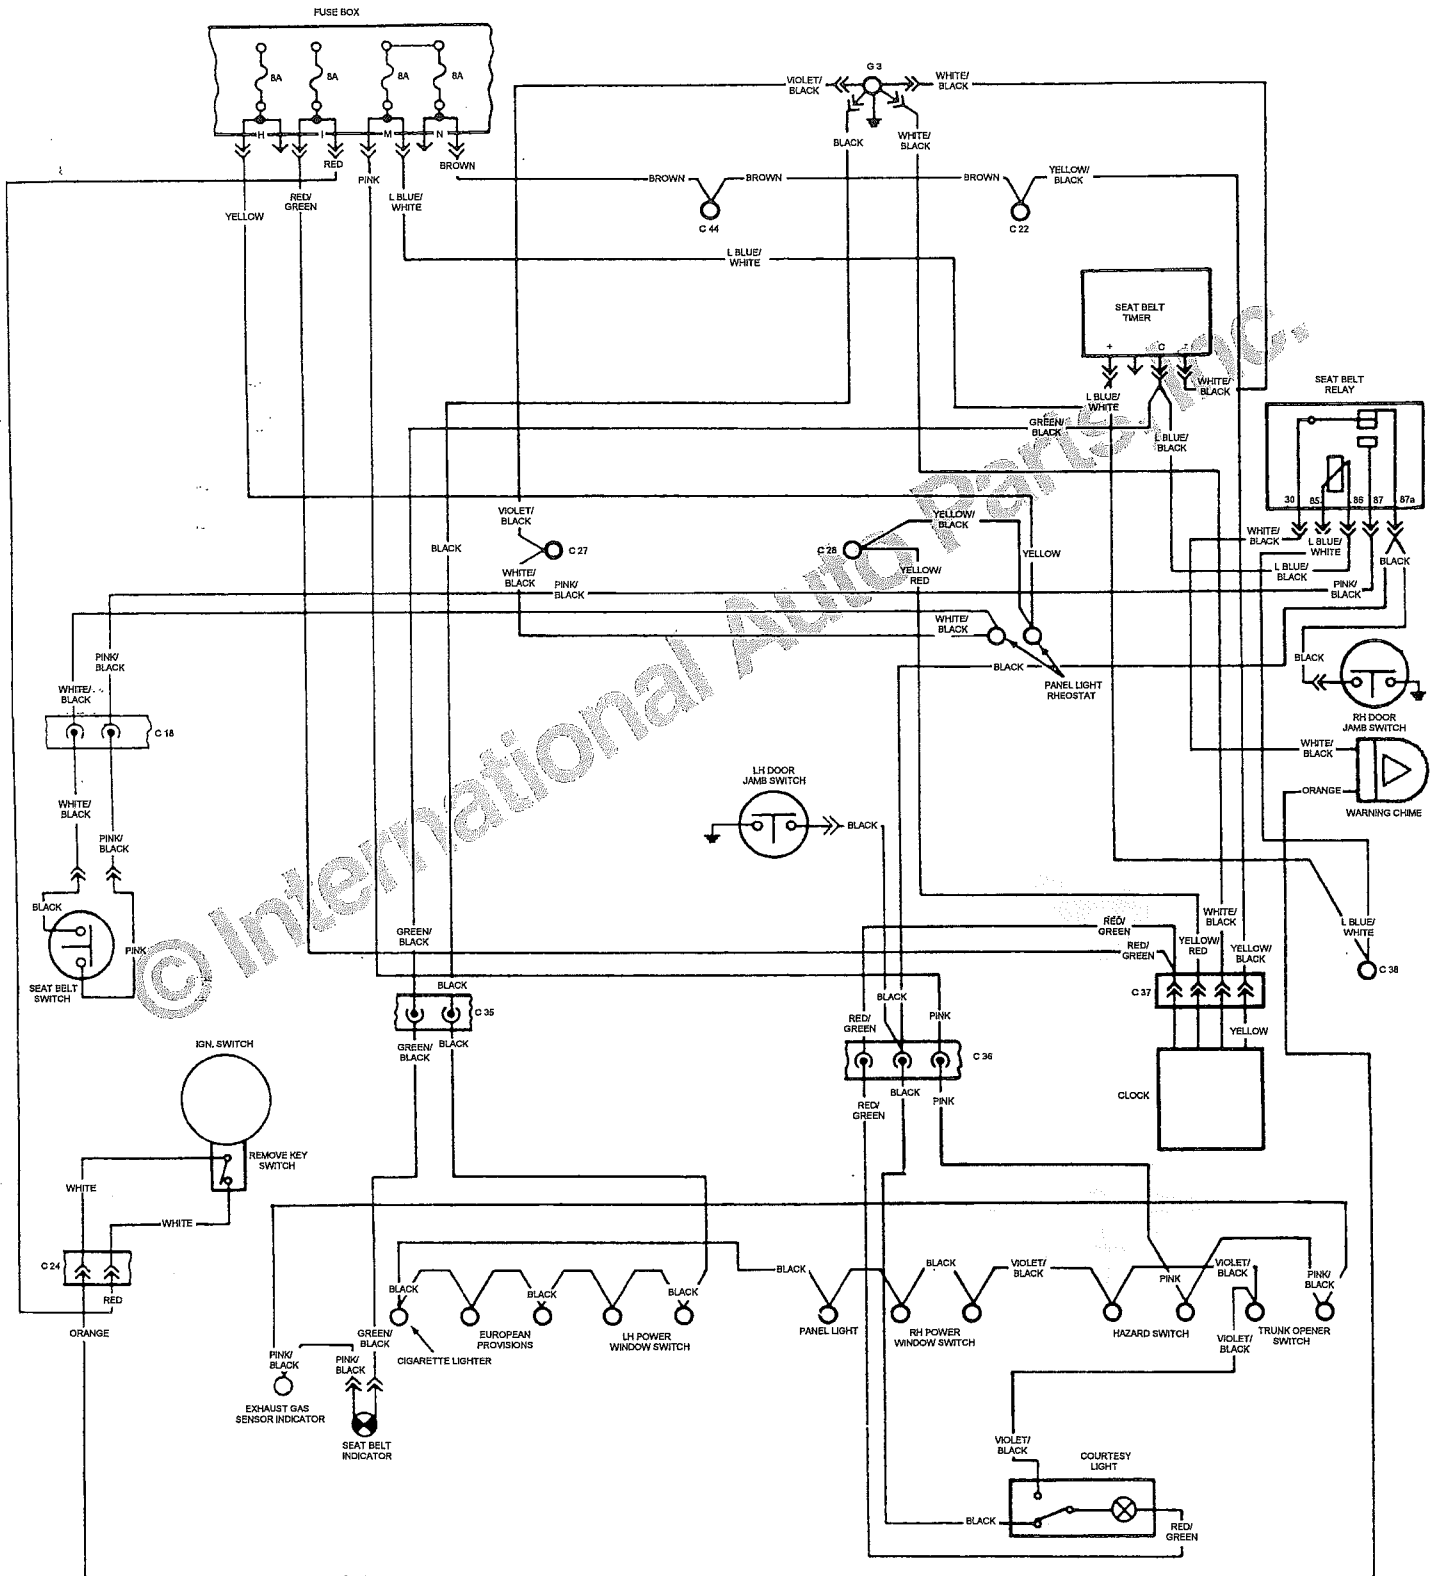

pininfarina

Wiring Diagrams

Spider 1983 thru 1985

INTERNATIONAL
auto parts

PO Box 9036, Charlottesville, VA 22906
800-726-0555 • www.international-auto.com

TABLE OF CONTENTS

Circuits	Page
Charging, power distribution, ignition, starting and radiator cooling fan circuits	1
Fuel injection circuit	2
Low and high beam circuit	3
Turn signal, hazard, back up, stop lights and accessory socket circuits	4
Side marker, parking, license, instrument panel and trunk lights and cigarette lighter circuits	5
Instruments, indicators and fiber optic light source circuits	6
Digital clock, remove key warning, seatbelt and courtesy light circuits	7
Horn, windshield wiper/washer, trunk opener and heater circuits	8
Radio, power window and exhaust gas sensor indicator circuits	9
Air conditioning circuit	10
Connector codes	11
Component and relay identification	13

CHARGING, POWER DISTRIBUTION, IGNITION, STARTING AND RADIATOR COOLING FAN CIRCUITS

FUEL INJECTION CIRCUIT

LOW AND HIGH BEAM CIRCUIT

TURN SIGNAL, HAZARD, BACK UP, STOP LIGHTS, AND ACCESSORY SOCKET CIRCUITS

SIDE MARKER, PARKING, LICENSE, INSTRUMENT PANEL, AND TRUNK LIGHTS AND CIGARETTE LIGHTER CIRCUITS

INSTRUMENTS, INDICATORS AND FIBER OPTIC LIGHT SOURCE CIRCUITS

DIGITAL CLOCK, REMOVE KEY WARNING, SEATBELT AND COURTESY LIGHT CIRCUITS

HORN, WINDSHIELD WIPER/WASHER, TRUNK OPENER AND HEATER CIRCUITS

RADIO, POWER WINDOW AND EXHAUST GAS SENSOR INDICATOR CIRCUITS