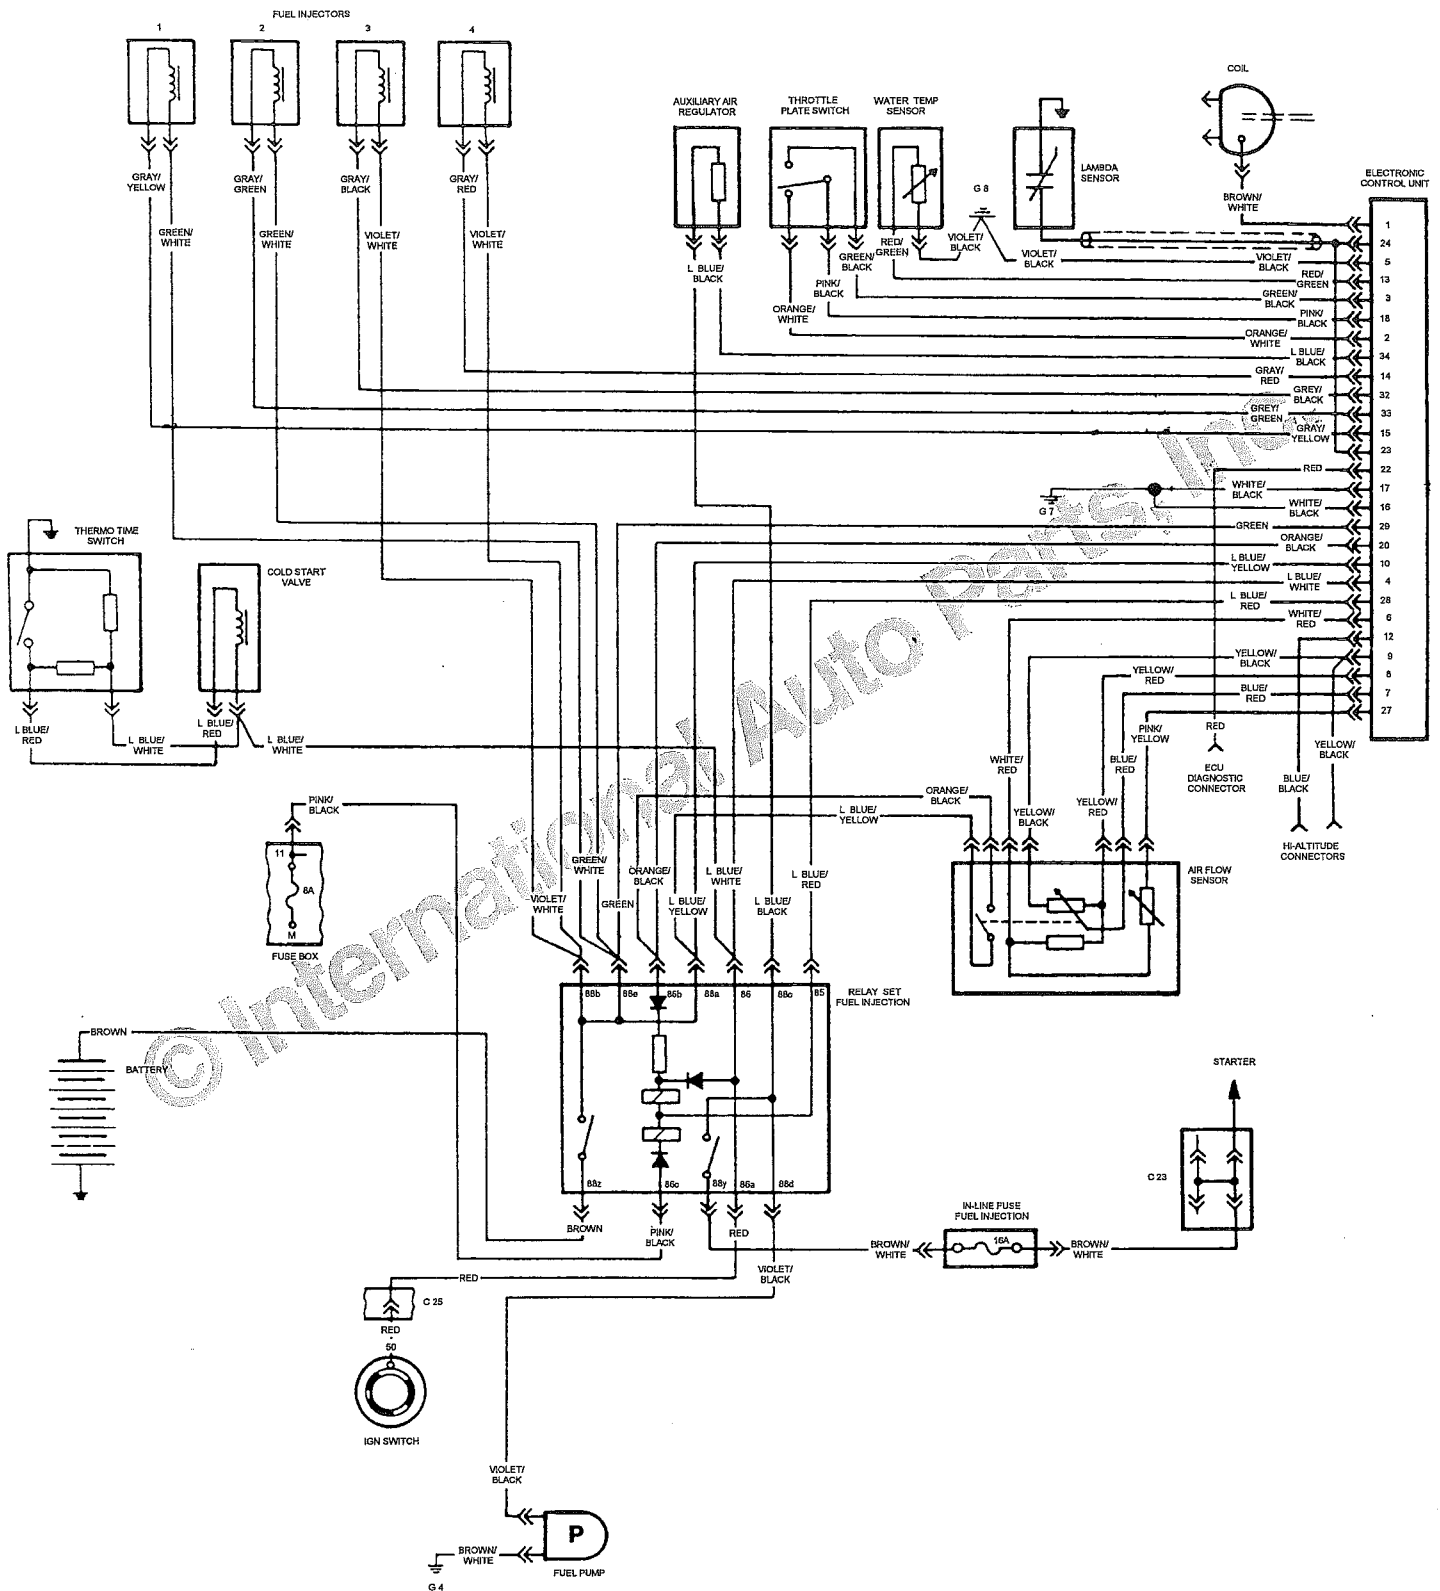

pininfarina

Wiring Diagrams

Spider 1983 thru 1985

INTERNATIONAL
auto parts

PO Box 9036, Charlottesville, VA 22906
800-726-0555 • www.international-auto.com

TABLE OF CONTENTS

Circuits	Page
Charging, power distribution, ignition, starting and radiator cooling fan circuits	1
Fuel injection circuit	2
Low and high beam circuit	3
Turn signal, hazard, back up, stop lights and accessory socket circuits	4
Side marker, parking, license, instrument panel and trunk lights and cigarette lighter circuits	5
Instruments, indicators and fiber optic light source circuits	6
Digital clock, remove key warning, seatbelt and courtesy light circuits	7
Horn, windshield wiper/washer, trunk opener and heater circuits	8
Radio, power window and exhaust gas sensor indicator circuits	9
Air conditioning circuit	10
Connector codes	11
Component and relay identification	13

CHARGING, POWER DISTRIBUTION, IGNITION, STARTING AND RADIATOR COOLING FAN CIRCUITS

FUEL INJECTION CIRCUIT

LOW AND HIGH BEAM CIRCUIT

TURN SIGNAL, HAZARD, BACK UP, STOP LIGHTS, AND ACCESSORY SOCKET CIRCUITS

SIDE MARKER, PARKING, LICENSE, INSTRUMENT PANEL, AND TRUNK LIGHTS AND CIGARETTE LIGHTER CIRCUITS

INSTRUMENTS, INDICATORS AND FIBER OPTIC LIGHT SOURCE CIRCUITS

DIGITAL CLOCK, REMOVE KEY WARNING, SEATBELT AND COURTESY LIGHT CIRCUITS

HORN, WINDSHIELD WIPER/WASHER, TRUNK OPENER AND HEATER CIRCUITS

RADIO, POWER WINDOW AND EXHAUST GAS SENSOR INDICATOR CIRCUITS